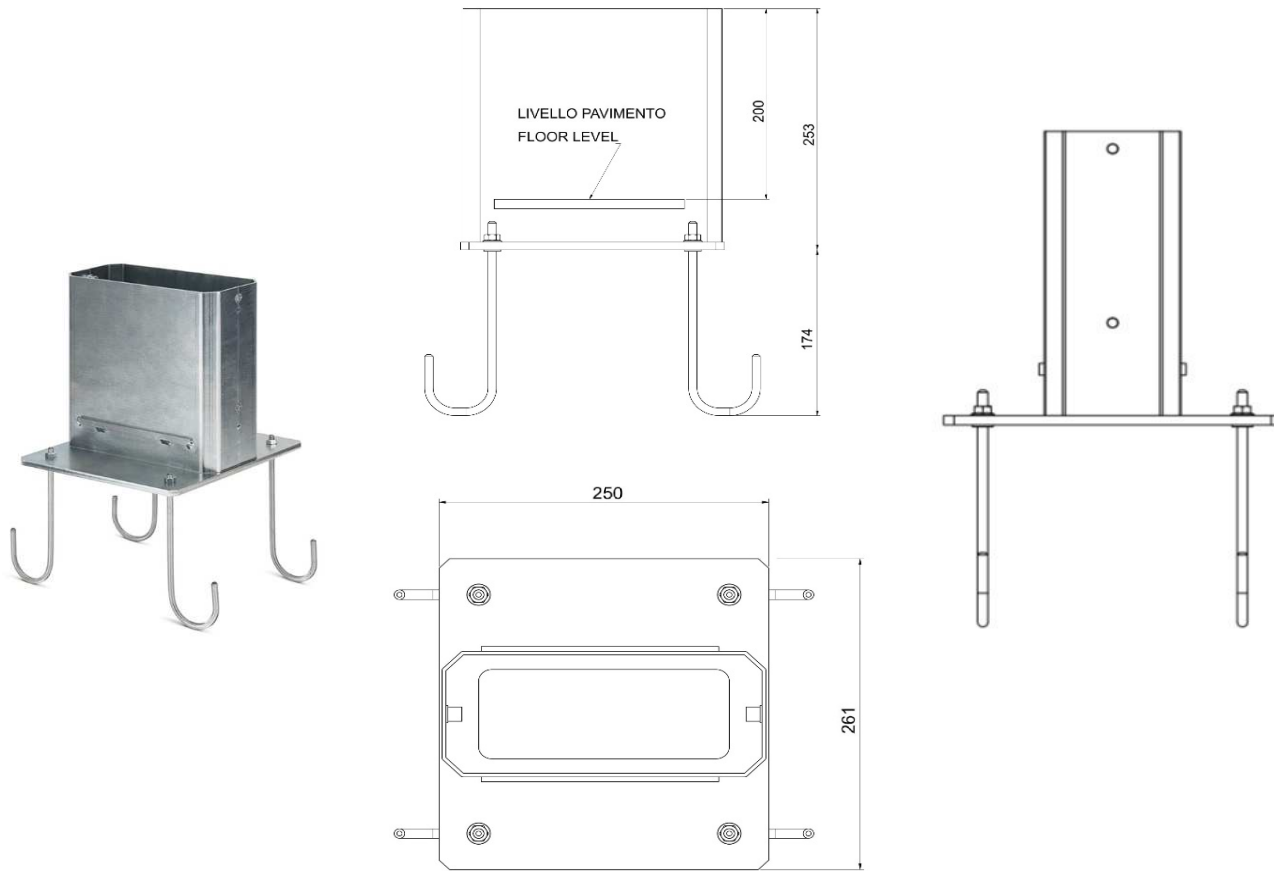

**208.AP49 KIT CONSISTING OF: 208.AP18 - 208.AP16 - 208.AP24 (x2)**

\*Use with tethered versions  
 \*\*Wall Box not included

quota to be embedded in the concrete

**208.AP18**

Dubble pedestal mounting pole in powder painted galvanized steel bronze color for Wall Box BE-W tethered versions

### 208.AP16

Base for anchor fixing in powder painted galvanized steel bronze color for Wall Box BE-W pedestal mounting pole

### 208.AP24

Wall mounting fixing plate in powder painted aluminum bronze color for Wall Box BE-W (two pieces)