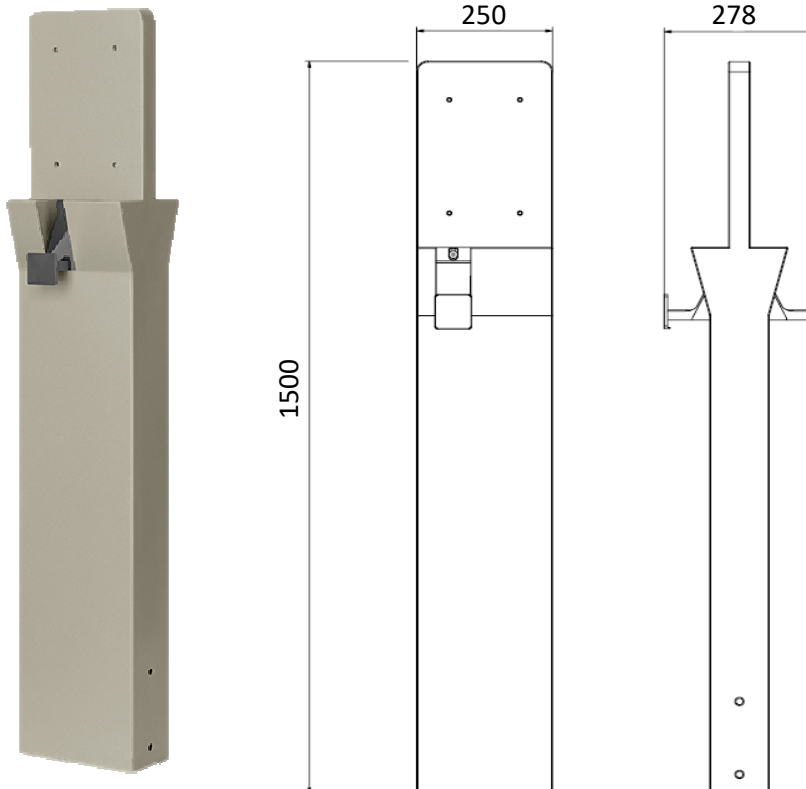

**208.AP49 KIT CONSISTING OF: 208.AP18 - 208.AP16 - 208.AP24 (x2)**

\*Use with tethered versions  
 \*\*Wall Box not included

quota to be embedded in the concrete

**208.AP18**

Dubble pedestal mounting pole in powder painted galvanized steel bronze color for Wall Box BE-W tethered versions

### 208.AP16

Base for anchor fixing in powder painted galvanized steel bronze color for Wall Box BE-W pedestal mounting pole

### 208.AP24

Wall mounting fixing plate in powder painted aluminum bronze color for Wall Box BE-W (two pieces)