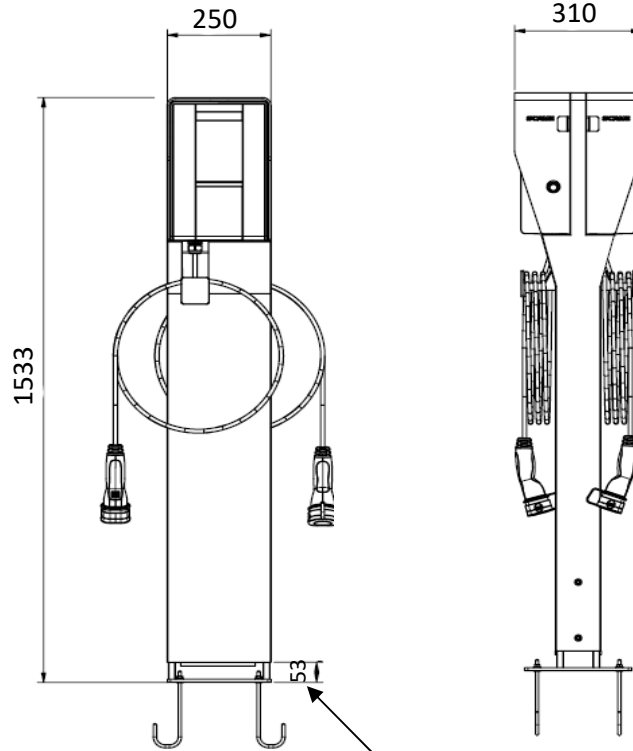

**208.AP49 KIT CONSISTING OF: 208.AP18 - 208.AP16 - 208.AP24 (x2)**

\*Use with tethered versions  
 \*\*Wall Box not included

quota to be embedded in the concrete

**208.AP18**

Dubble pedestal mounting pole in powder painted galvanized steel bronze color for Wall Box BE-W tethered versions

### 208.AP16

Base for anchor fixing in powder painted galvanized steel bronze color for Wall Box BE-W pedestal mounting pole

### 208.AP24

Wall mounting fixing plate in powder painted aluminum bronze color for Wall Box BE-W (two pieces)