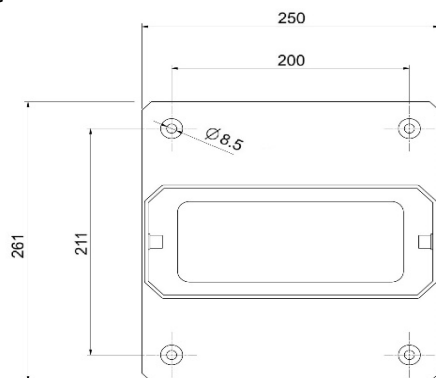

208.AP44 KIT CONSISTING OF: 208.AP14 - 208.AP15 - 208.AP24

**Do not use with tethered versions
 **Wall Boxes not included

208.AP14

Dual pedestal mounting pole in powder painted galvanized steel bronze color for Wall Box BE-W

208.AP15

Base for direct fixing in powder painted galvanized steel bronze / steel color for Wall Box BE-W pedestal mounting pole

208.AP24

Wall mounting fixing plate in powder painted aluminum bronze color for Wall Box BE-W (two pieces)