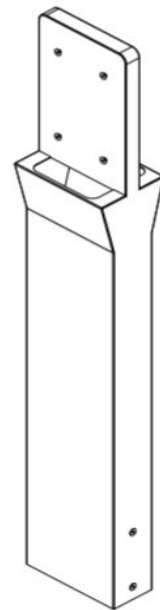

208.AP44 KIT CONSISTING OF: 208.AP14 - 208.AP15 - 208.AP24

**Do not use with tethered versions
 **Wall Boxes not included

208.AP14

Dual pedestal mounting pole in powder painted galvanized steel bronze color for Wall Box BE-W

208.AP15

Base for direct fixing in powder painted galvanized steel bronze / steel color for Wall Box BE-W pedestal mounting pole

208.AP24

Wall mounting fixing plate in powder painted aluminum bronze color for Wall Box BE-W (two pieces)