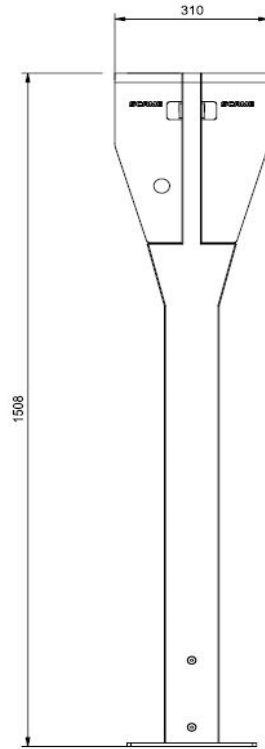

208.AP44 KIT CONSISTING OF: 208.AP14 - 208.AP15 - 208.AP24

**Do not use with tethered versions
 **Wall Boxes not included

208.AP14

Dual pedestal mounting pole in powder painted galvanized steel bronze color for Wall Box BE-W

208.AP15

Base for direct fixing in powder painted galvanized steel bronze / steel color for Wall Box BE-W pedestal mounting pole

208.AP24

Wall mounting fixing plate in powder painted aluminum bronze color for Wall Box BE-W (two pieces)