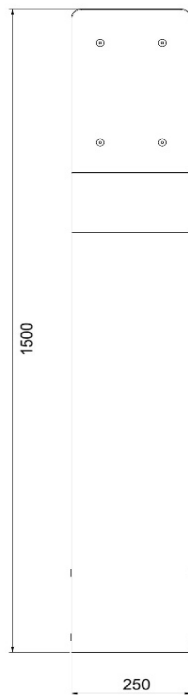

208.AP44 KIT CONSISTING OF: 208.AP14 - 208.AP15 - 208.AP24

**Do not use with tethered versions
 **Wall Boxes not included

208.AP14

Dual pedestal mounting pole in powder painted galvanized steel bronze color for Wall Box BE-W

208.AP15

Base for direct fixing in powder painted galvanized steel bronze / steel color for Wall Box BE-W pedestal mounting pole

208.AP24

Wall mounting fixing plate in powder painted aluminum bronze color for Wall Box BE-W (two pieces)