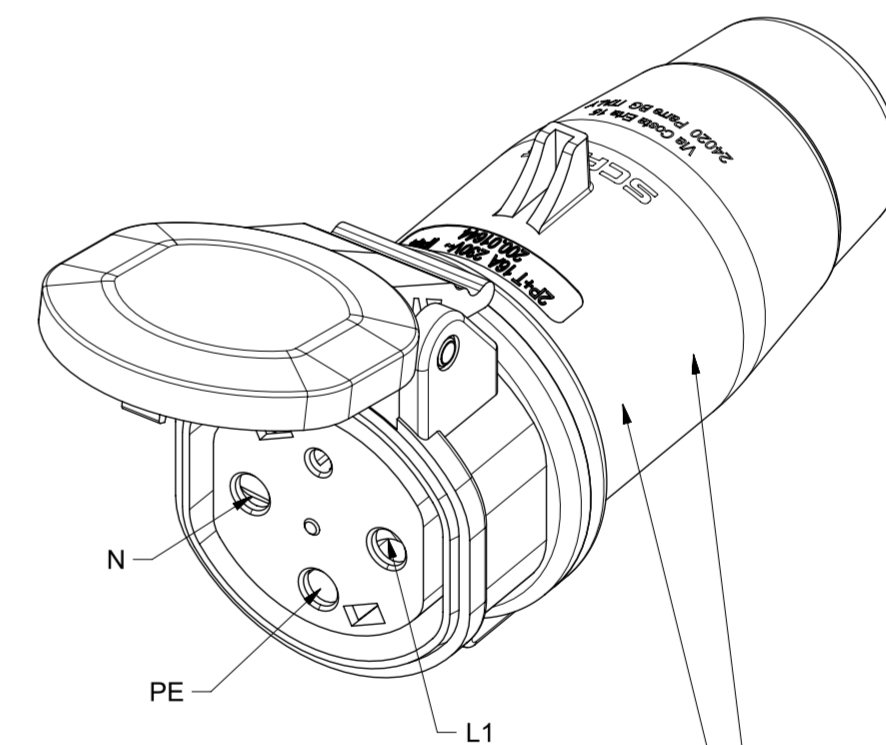

ITEM	DESCRIPTION	CHARACTERISTICS	COLOR
1	CONNECTOR	TYPE 3A - 16A AC SINGLE-PHASE	
2	PLUG	TYPE 3A 16A AC SINGLE-PHASE	
3	CABLE	3G2,5+1x0,5 EN50620-2017	BLACK

PART NUMBER	A (m)
201.CSA1A1-5	5 (0 ; 0,1)

 Via Costa Erika 15 - 24020 Parre BG ITALY
 XXXXXXXXXXXXXXXXXXXXXXXX
 XXXXXXXX
 201.xxxxxxxx 

General data

201.xxxxxxxx
 ???????
 Year: xxxx

Batch data

Under the terms of the law we reserve the ownership of this design may not be copied and transfer it to third parties or competitors  S.p.A. PARRE - (Bergamo)	Format	A2	Scale	1:1	Mould N°		Drawn	SCAME
	Tolerances for linear and angular dimensions without indication of specific tolerances: JS13 / UNI 286-1:2010							Date
DESCRIPTION CORD SET - PLUG 3A 16A + CONNECTOR 3A 16A - CABLE 3G2,5							CODE 4010455	Sheet 1 / 1