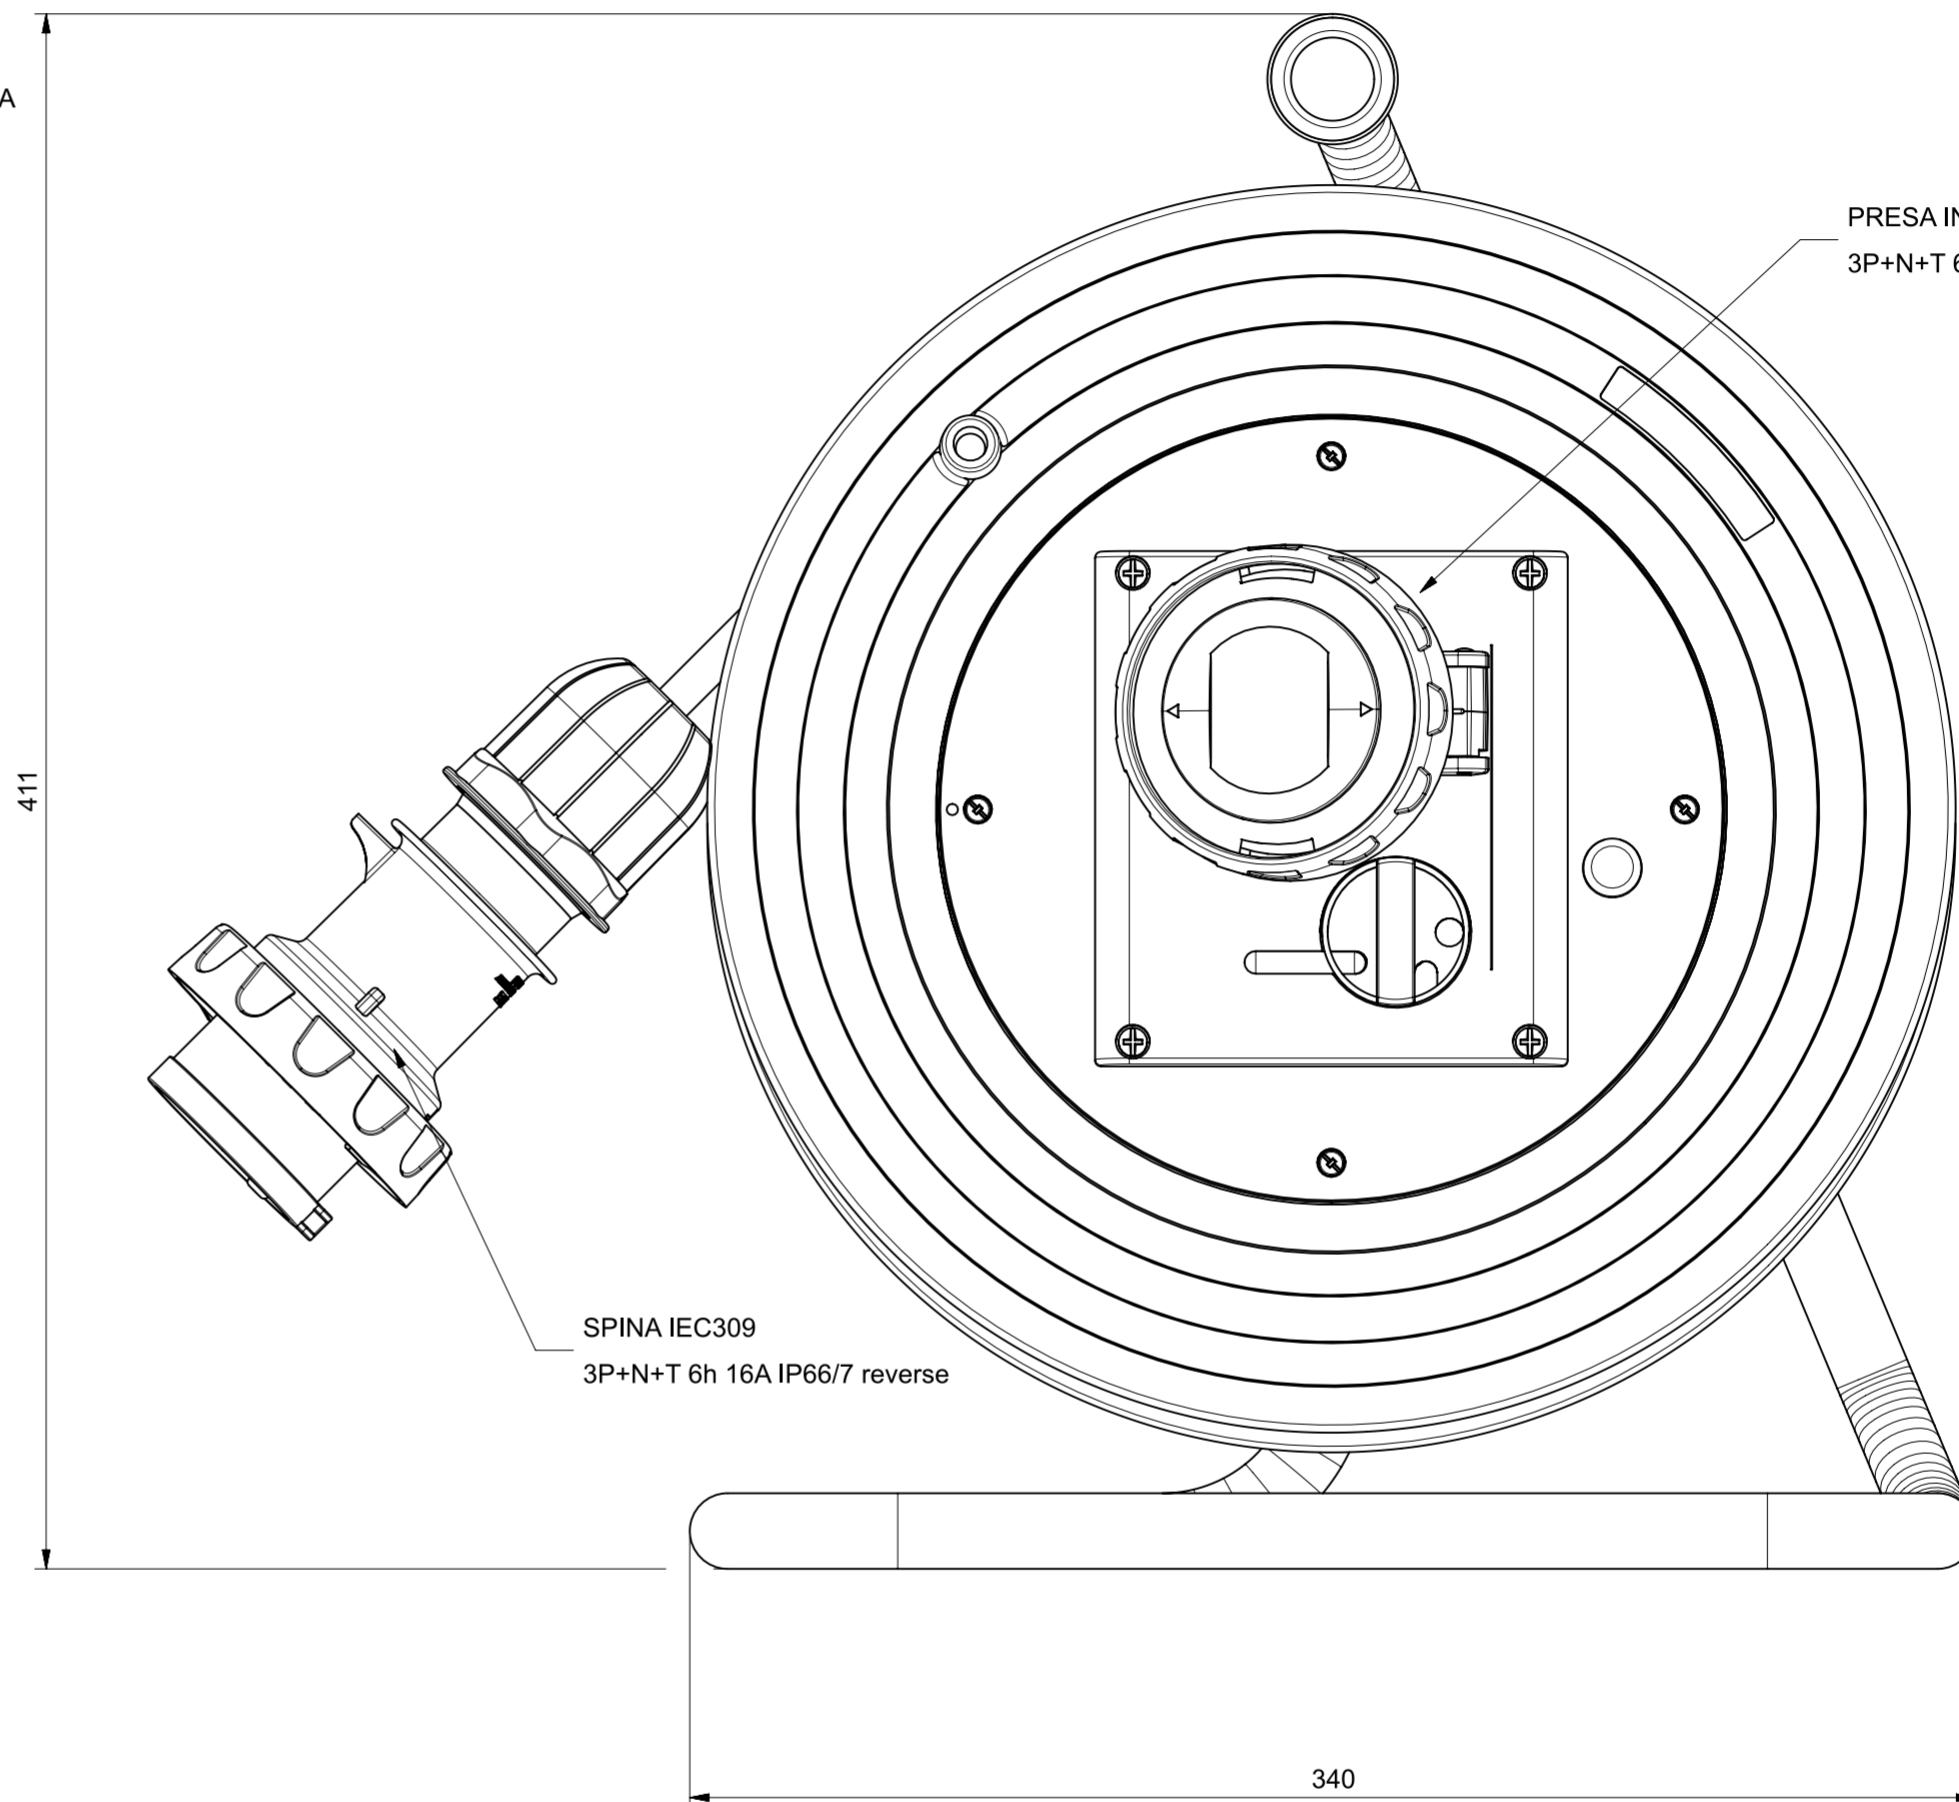

CAVO: VEDI TABELLA

240

PRESA INTERBLOCCATA IEC309
3P+N+T 6h 16A IP55

SPINA IEC309
3P+N+T 6h 16A IP66/7 reverse

411

340

CODICE AVVOLGICAVO	TIPO DI CAVO	SEZIONE (mm2)	LUNGHEZZA (m)
746.3512-352	H07RN-F	5x2,5	20

At the end of the law, we reserve the ownership of this design may not be copied and transfer it to third parties or competitors		Format	A2	Scale	1:2	Mould N°	1000XXXX	Drawn	SCAME
		Tolerances for linear and angular dimensions without indication of specific tolerances: JS13 / UNI 286-1:2010						Date	gg-mm-aaaa
								Approved	
								DESCRIPTION	CODE Sheet 1 / 1
									4007890

SCAME
S.p.A.
PARRE - (Bergamo)

DESCRIPTION
AVVOLGICAVO ROLLER 330

CODE Sheet 1 / 1
4007890