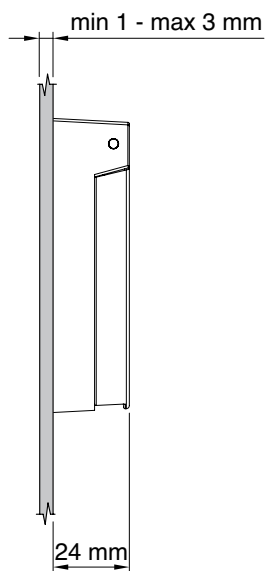

infotech@scame.com

200.23261CRL

| Led wire | Voltage |
|----------|---------|
| Black | +12Vdc |
| Red | GND |
| Green | GND |
| Blue | GND |

200.23261CR
200.23261CRL