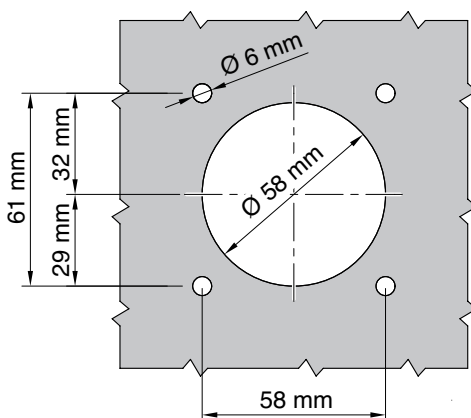

200.23261CR

InfoTECH

ITALY

Numero Verde

800-018009

WORLDWIDE

ScameOnLine

www.scame.com

infotech@scame.com