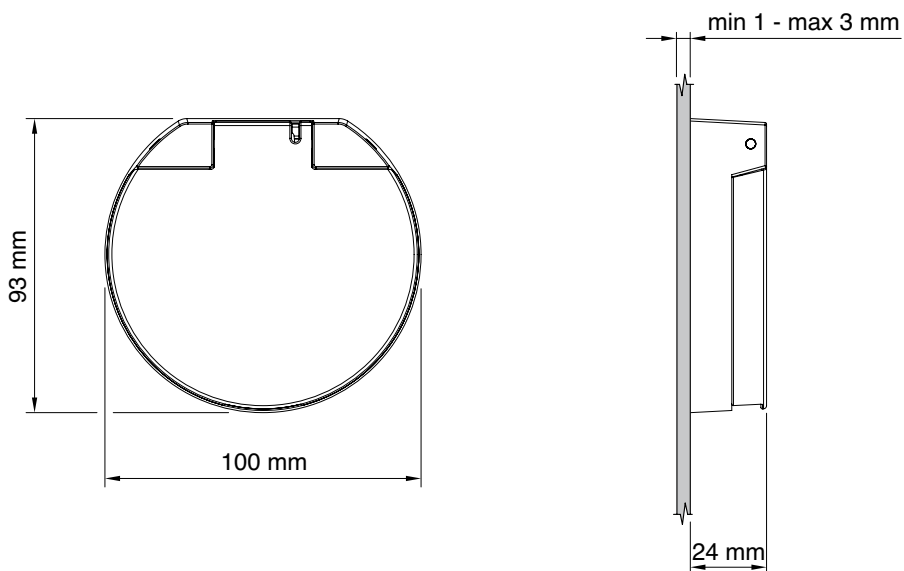

200.23261CR

InfoTECH

ITALY

Numero Verde

800-018009

WORLDWIDE

ScameOnLine

www.scame.com

infotech@scame.com