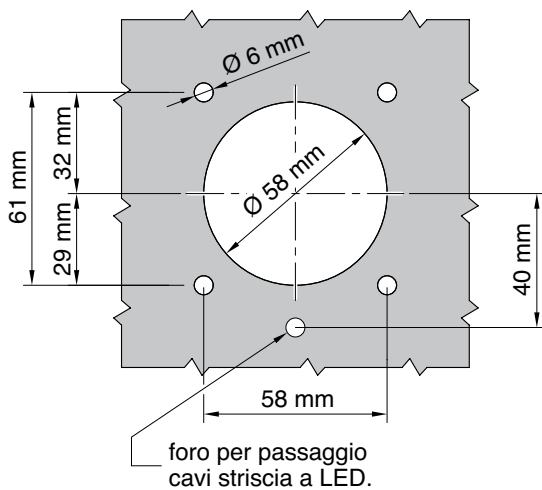

infotech@scame.com

200.23261CRL

| Led wire | Voltage |
|----------|---------|
| Black | +12Vdc |
| Red | GND |
| Green | GND |
| Blue | GND |

200.23261CR
200.23261CRL