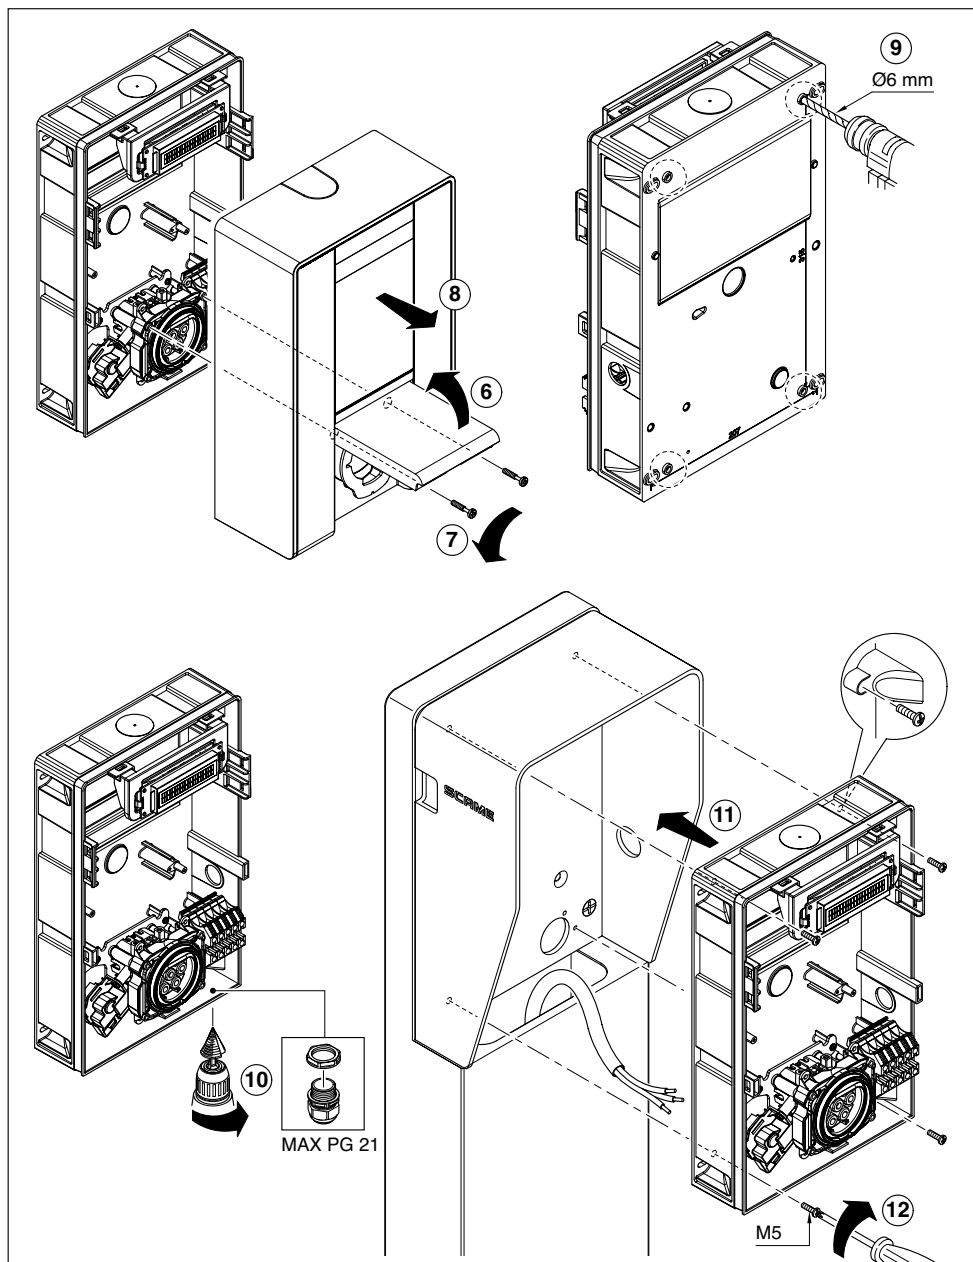

ART. 208.AP15

ART. 208.AP16

ART. 208.AP13

**InfoTECH**

<b>ITALY</b>	<b>WORLDWIDE</b>
Numero Verde <b>800-018009</b>	<b>ScameOnLine</b> www.scame.com infotech@scame.com

ART. 208.AP14