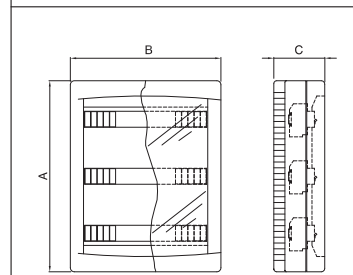

InfoTECH

ITALY **WORLDWIDE**

Numero Verde **800-018009** Scame **OnLine**
www.scame.com
infotech@scame.com