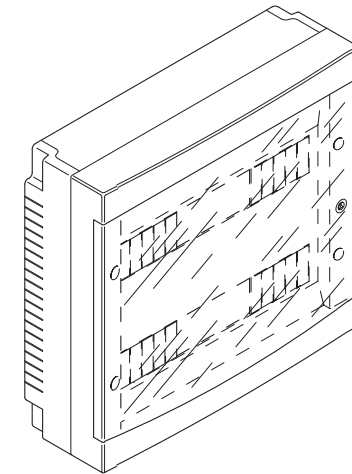

InfoTECH

ITALY **WORLDWIDE**

Numero Verde **800-018009** Scame **OnLine**
www.scame.com
infotech@scame.com