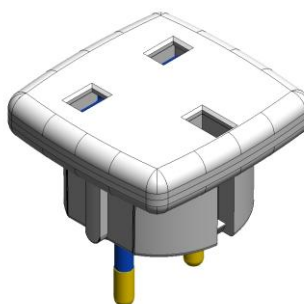

NEW 6. UNEL-BS 13A ADAPTOR

German standard plug with 4 mm diameter pins is coupled with a 13A british standard shuttered socket.

DESCRIPTION	PACK QUANTITY	CATALOGUE NUMBER
UNEL – BS 13A Adaptor	20/200	145.320