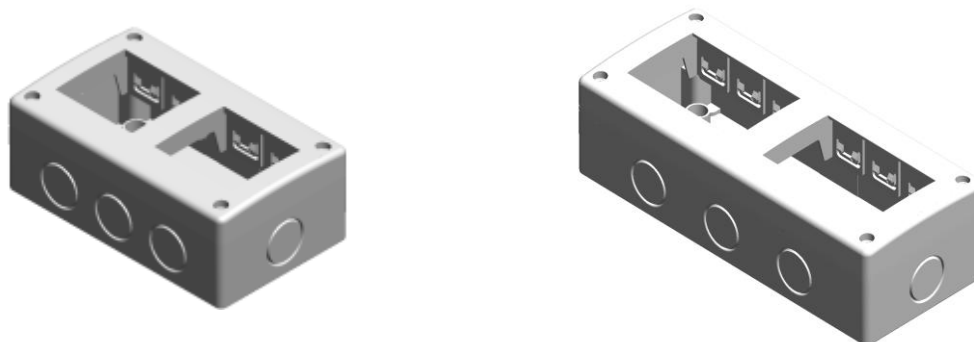

Protections provided:

- Fuse, 6.3x32mm max 10A;
- Magnetothermic protection;
- Differential magnetothermic protection;
- No protection.

Main features:

- OMNIA dimensions (136x125mm);
- IP56 with plug inserted (cover door gaskets);
- Interlock: the facing will not open when the switch is on "1";
- Lockable on "0" and "1";
- Spring for automatic closing of the cover.

The lighting of the compartments is guaranteed by a high-efficiency, low-consumption LED system. This system is managed by an electronic board connected to a sensor.

The product line is topped off with the wired MBOX 3-5 Night&day Series.

Please contact the SCAME offices for documentation, catalogue numbers, availability and prices.

NEW 3. UNIBOX: 4 AND 6 GANGS IP40

The Unibox product range with IP40 protection comes into line with that of IP55 protection. The two new versions for horizontal installation can house Evolution modules and, with the appropriate adapter included, Basic/8000 Series modules.

NEW

4. NEW VERSION OF THE BLOCK SERIES DISTRIBUTION PANEL

This product line has been expanded with the new empty version with predrilling for Standard domestic sockets with 50 x 60 flange (Domo Series, fam. 570). It is particularly suited for applications requiring domestic-type sockets.