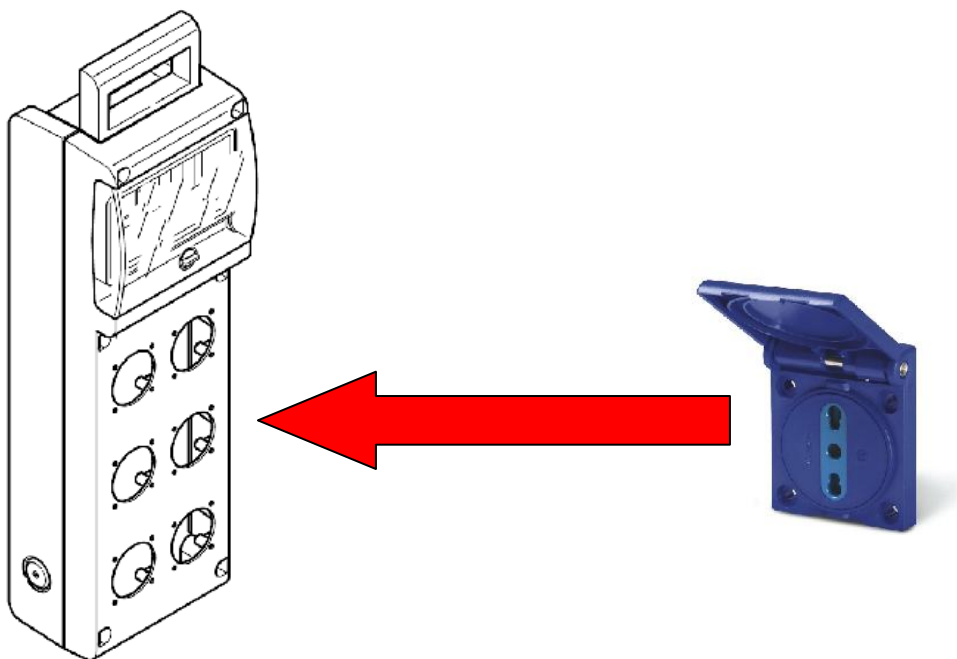

Standards available for the sockets:

- P11/P17 Italian standard socket 2P+E 16A – 250V
- P30 Italian standard socket 2P+E 16A – 250V
- German standard socket 2P+E 16A – 250V
- French standard socket 2P+E 16A – 250V

DESCRIPTION	DIN MODULE	SOCKET PREDRILL.	DIMENSIONS	PACK QUANTITY	CATALOGUE NUMBER
Block 3	6	6	136x440x105	1/12	632.3530-000