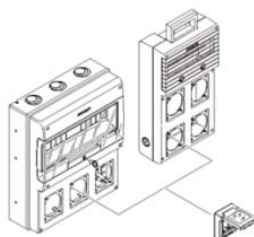

UNIBOX Series

BLOCK and DOMINO Series