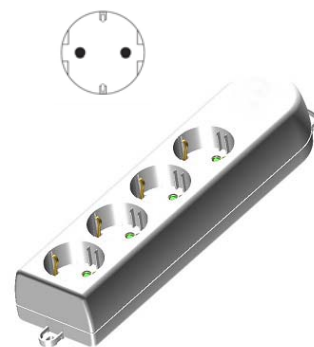

BLUELINE Series– Multiple sockets, 4 German standard sockets ⁽¹⁾

Cable and plug	Description		Catalogue N.
	Sockets	Colour	
Without cable and plug	4x16A 2P+E – German st.	White	160.241
Without cable and plug	4x16A 2P+E – German st.	Black	160.241/N
Without cable and plug	4x16A 2P+E – German st.	Turquoise (transparent)	160.241/T
Without cable and plug	4x16A 2P+E – German st.	Smoke (transparent)	160.241/F
With cable and German st. plug	4x16A 2P+E – German st.	White	160.241/C
With cable and German st. plug	4x16A 2P+E – German st.	Black	160.241/C-N
With cable and German st. plug	4x16A 2P+E – German st.	Turquoise (transparent)	160.241/C-T
With cable and German st. plug	4x16A 2P+E – German st.	Smoke (transparent)	160.241/C-F

Note (1): The German standard multiple sockets have non-shuttered contact tubes and are not intended for the Italian market.