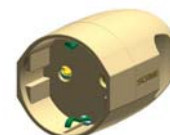

3. PRODUCTS OUT OF PRODUCTION: GERMAN STANDARD MOBILE SOCKETS

The realization of the new German standard mobile socket, catalogue n. 130.2083, has led to the replacement of the corresponding existing products that are now out of production.

Catalogue number	Description	Replaced by
~~130.2082~~	~~White German st. mobile socket~~	130.2083
~~130.2082.N~~	~~Black German st. mobile socket~~	130.2083/N