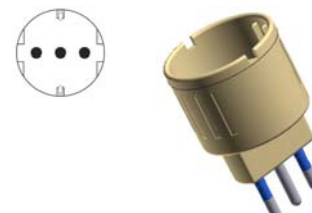

AZZURRA Series – Italian standard P30 simple adapters

Description			
Plug	Socket	Colour	Catalogue N.
10A 2P+E	16A 2P+E – Italian standard P30	White	144.441
10A 2P+E	16A 2P+E – Italian standard P30	Black	144.441/N
16A 2P+E	16A 2P+E – Italian standard P30	White	144.451
16A 2P+E	16A 2P+E – Italian standard P30	Black	144.451/N

Note: The German standard simple adapters are not produced in the AZZURRA Series, but are available in the BLUELINE Series.

AZZURRA Series – Italian standard triple adapters

Description			
Plug	Sockets	Colour	Catalogue N.
10A 2P+E	3x10A 2P+E – Italian standard	White	144.445
10A 2P+E	3x10A 2P+E – Italian standard	Black	144.445/N
16A 2P+E	3x16A 2P+ E – Bivalent Italian standard	White	144.450
16A 2P+E	3x16A 2P+ E – Bivalent Italian standard	Black	144.450/N