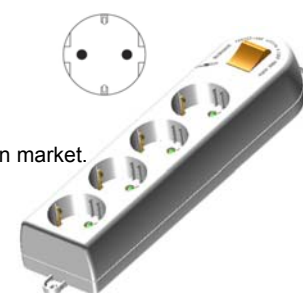

BLUELINE Series– Multiple sockets, 4 German standard sockets with luminous switch and lightning protection ⁽¹⁾

Cable and plug	Description		Catalogue N.
	Sockets	Colour	
With cable and German st. plug	4x16A 2P+E – German st.	White	160.243/D
With cable and German st. plug	4x16A 2P+E – German st.	Turquoise (transparent)	160.243/D-T
With cable and German st. plug	4x16A 2P+E – German st.	Smoke (transparent)	160.243/D-F

Note (1): The German standard multiple sockets have non-shuttered contact tubes and are not intended for the Italian market.