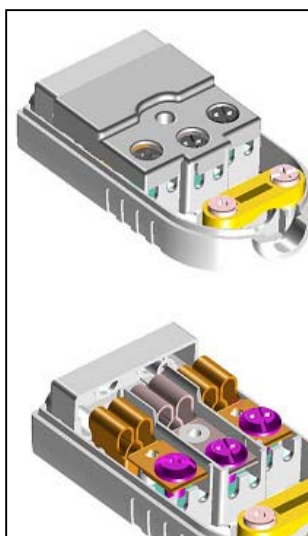

AZZURRA Series – Italian standard mobile sockets and plugs

Description				Catalogue number
Plug	10A - 2P	White	Italian standard	104.4000
		Black	Italian standard	104.4000/N
	10A - 2P+E	White	Italian standard	104.4001
		Black	Italian standard	104.4001/N
	16A - 2P+E	White	Italian standard	104.4003
		Black	Italian standard	104.4003/N
Socket	10A - 2P	White	Italian standard	104.4010
		Black	Italian standard	104.4010/N
	10A - 2P+E	White	Italian standard	104.4011
		Black	Italian standard	104.4011/N
	16A - 2P+E Bivalent	White	Italian standard	104.4013
		Black	Italian standard	104.4013/N
Angled plug	10A - 2P+E	White	Italian standard	104.4068
		Black	Italian standard	104.4068/N
	16A - 2P+E	White	Italian standard	104.4070
		Black	Italian standard	104.4070/N

The main features of these products are:

- cable clamp realized with mounting bracket;
- cable sleeve directly on the enclosures;
- sheet contacts;
- all the screws (cable clamp, terminals, enclosure) are philips type screws;
- captive enclosure screws;
- individually packed.