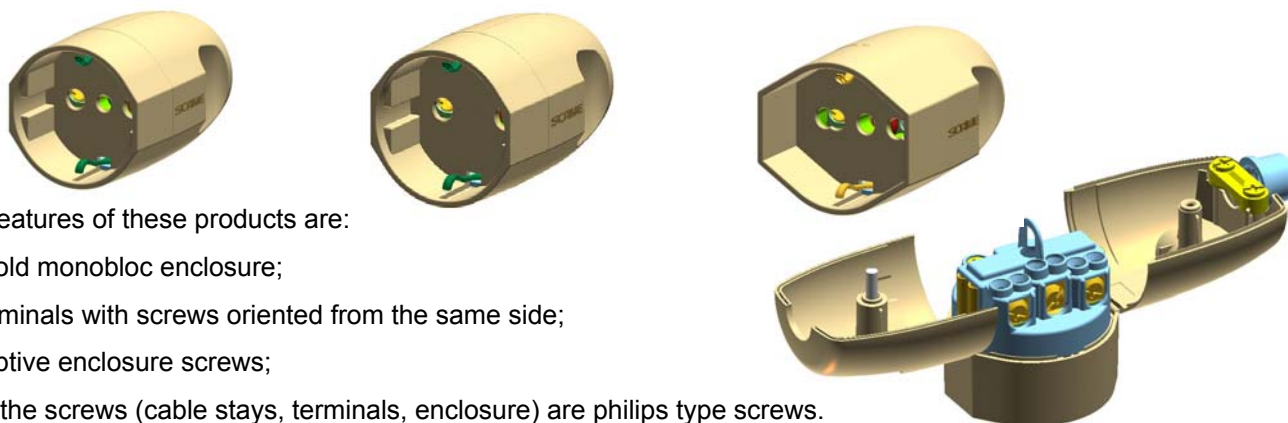

flush mounting flange 50x60

flush mounting flange 70x87

surface mounting

2. NEWS: NEW STANDARD P30, GERMAN STANDARD AND MULTI-STANDARD MOBILE SOCKETS

New Italian standard P30, German standard and multi-standard mobile sockets have been produced.

Note (1) The German standard sockets have non-shuttered contact tubes and are not intended for the Italian market.

The main features of these products are:

- bifold monobloc enclosure;
- terminals with screws oriented from the same side;
- captive enclosure screws;
- all the screws (cable stays, terminals, enclosure) are philips type screws.