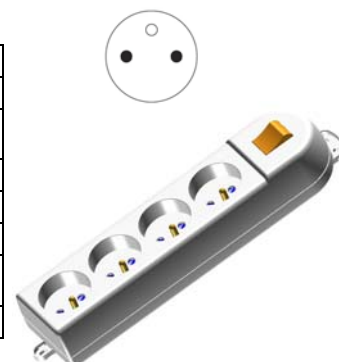

BLUELINE Series– Multiple sockets, 4 French standard sockets with luminous switch

Description			
Cable and plug	Sockets	Colour	Catalogue N.
Without cable and plug	4x16A 2P+E – French standard	White	160.248
Without cable and plug	4x16A 2P+E – French standard	Black	160.248/N
Without cable and plug	4x16A 2P+E – French standard	Turquoise (transparent)	160.248/T
Without cable and plug	4x16A 2P+E – French standard	Smoke (transparent)	160.248/F
With cable and French plug	4x16A 2P+E – French standard	White	160.248/C
With cable and French plug	4x16A 2P+E – French standard	Black	160.248/C-N
With cable and French plug	4x16A 2P+E – French standard	Turquoise (transparent)	160.248/C-T
With cable and French plug	4x16A 2P+E – French standard	Smoke (transparent)	160.248/C-F