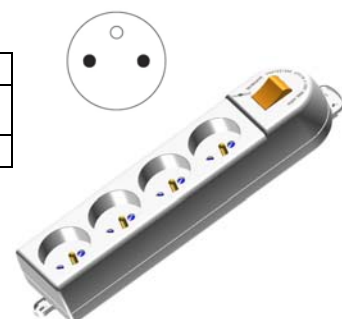

BLUELINE Series– Multiple sockets, 4 French standard sockets with luminous switch and lightning protection

Description			
Cable and plug	Sockets	Colour	Catalogue N.
With cable and French plug	4x16A 2P+E – French standard	White	160.249/C
With cable and French plug	4x16A 2P+E – French standard	Turquoise (transparent)	160.249/C-T
With cable and French plug	4x16A 2P+E – French standard	Smoke (transparent)	160.249/C-F