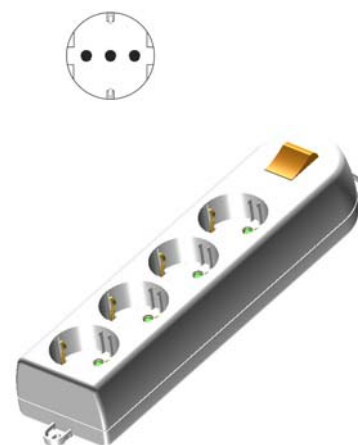

BLUELINE Series– Multiple sockets, 4 Italian standard P30 sockets with luminous switch

Cable and plug	Description		Catalogue N.
	Sockets	Colour	
Without cable and plug	4x16A 2P+E – Italian st. P30	White	160.239
Without cable and plug	4x16A 2P+E – Italian st. P30	Black	160.239/N
Without cable and plug	4x16A 2P+E – Italian st. P30	Turquoise (transparent)	160.239/T
Without cable and plug	4x16A 2P+E – Italian st. P30	Smoke (transparent)	160.239/F
With cable and plug S17	4x16A 2P+E – Italian st. P30	White	160.239/C
With cable and plug S17	4x16A 2P+E – Italian st. P30	Black	160.239/C-N
With cable and plug S17	4x16A 2P+E – Italian st. P30	Turquoise (transparent)	160.239/C-T
With cable and plug S17	4x16A 2P+E – Italian st. P30	Smoke (transparent)	160.239/C-F
With cable and German st. plug	4x16A 2P+E – Italian st. P30	White	160.239/D
With cable and German st. plug	4x16A 2P+E – Italian st. P30	Black	160.239/D-N
With cable and German st. plug	4x16A 2P+E – Italian st. P30	Turquoise (transparent)	160.239/D-T
With cable and German st. plug	4x16A 2P+E – Italian st. P30	Smoke (transparent)	160.239/D-F