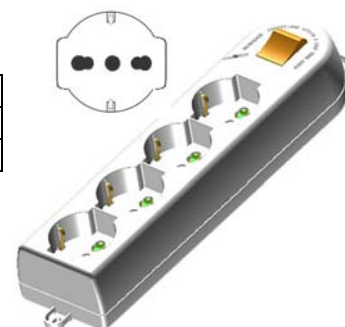

SICURA Series– Multiple sockets, 4 multi-standard sockets with luminous switch and lightning protection

Description			
Cable and plug	Sockets	Colour	Catalogue N.
With cable and plug S17	4x16A 2P+E – Multi-standard	White	161.246/C
With cable and plug S17	4x16A 2P+E – Multi-standard	Turquoise (transparent)	161.246/C-T
With cable and plug S17	4x16A 2P+E – Multi-standard	Smoke (transparent)	161.246/C-F