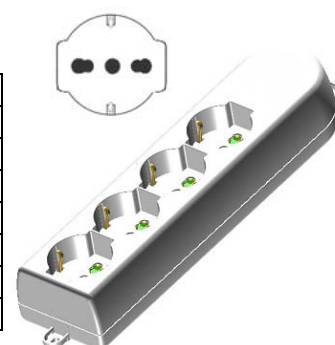

SICURA Series– Multiple sockets, 4 multi-standard sockets

Description			
Cable and plug	Sockets	Colour	Catalogue N.
Without cable and plug	4x16A 2P+E – Multi-standard	White	161.244
Without cable and plug	4x16A 2P+E – Multi-standard	Black	161.244/N
Without cable and plug	4x16A 2P+E – Multi-standard	Turquoise (transparent)	161.244/T
Without cable and plug	4x16A 2P+E – Multi-standard	Smoke (transparent)	161.244/F
With cable and plug S17	4x16A 2P+E – Multi-standard	White	161.244/C
With cable and plug S17	4x16A 2P+E – Multi-standard	Black	161.244/C-N
With cable and plug S17	4x16A 2P+E – Multi-standard	Turquoise (transparent)	161.244/C-T
With cable and plug S17	4x16A 2P+E – Multi-standard	Smoke (transparent)	161.244/C-F