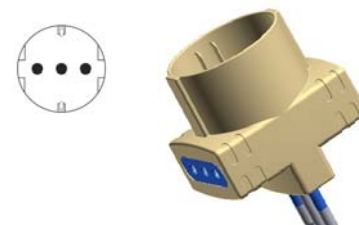

AZZURRA Series – Multi-standard triple adapters

Description			
Plug	Sockets	Colour	Catalogue N.
10A 2P+E	2x10A 2P+E + 1xP30 – Italian standard	White	144.457
10A 2P+E	2x10A 2P+E + 1xP30 – Italian standard	Black	144.457/N
16A 2P+E	2x16A 2P+E Dual use + 1xP30 – Italian st.	White	144.459
16A 2P+E	2x16A 2P+E Dual use + 1xP30 – Italian st.	Black	144.459/N