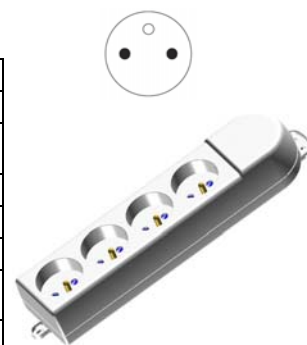

BLUELINE Series– Multiple sockets, 4 French standard sockets

Description			
Cable and plug	Sockets	Colour	Catalogue N.
Without cable and plug	4x16A 2P+E – French standard	White	160.247
Without cable and plug	4x16A 2P+E – French standard	Black	160.247/N
Without cable and plug	4x16A 2P+E – French standard	Turquoise (transparent)	160.247/T
Without cable and plug	4x16A 2P+E – French standard	Smoke (transparent)	160.247/F
With cable and French plug	4x16A 2P+E – French standard	White	160.247/C
With cable and French plug	4x16A 2P+E – French standard	Black	160.247/C-N
With cable and French plug	4x16A 2P+E – French standard	Turquoise (transparent)	160.247/C-T
With cable and French plug	4x16A 2P+E – French standard	Smoke (transparent)	160.247/C-F