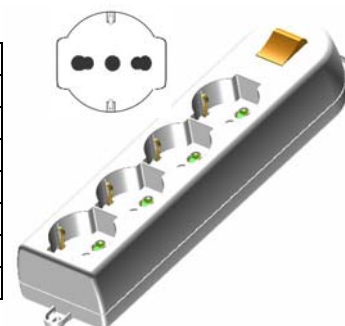

SICURA Series– Multiple sockets, 4 multi-standard sockets with lighted switch

Description			
Cable and plug	Sockets	Colour	Catalogue N.
Without cable and plug	4x16A 2P+E – Multi-standard	White	161.245
Without cable and plug	4x16A 2P+E – Multi-standard	Black	161.245/N
Without cable and plug	4x16A 2P+E – Multi-standard	Turquoise (transparent)	161.245/T
Without cable and plug	4x16A 2P+E – Multi-standard	Smoke (transparent)	161.245/F
With cable and plug S17	4x16A 2P+E – Multi-standard	White	161.245/C
With cable and plug S17	4x16A 2P+E – Multi-standard	Black	161.245/C-N
With cable and plug S17	4x16A 2P+E – Multi-standard	Turquoise (transparent)	161.245/C-T
With cable and plug S17	4x16A 2P+E – Multi-standard	Smoke (transparent)	161.245/C-F