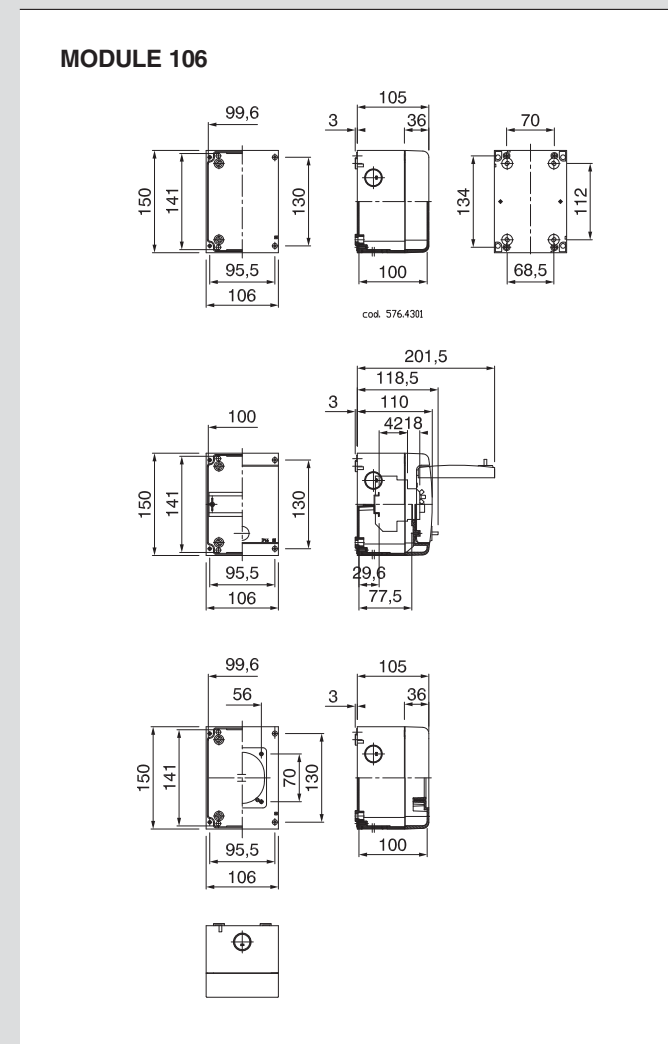

> APPLICATION EXAMPLES

> DIMENSIONS - JUNCTION BOXES

(Dimension in mm)

> DIMENSIONS - MODULAR BASES

(Dimension in mm)

> COMBINATIONS

		Junction box	With Advance2 compact	With Advance2 large	Different combinations with Advance2 and Omnia socket outlets	
MODULE 106	COMPACT					
	LARGE					
MODULE 136						