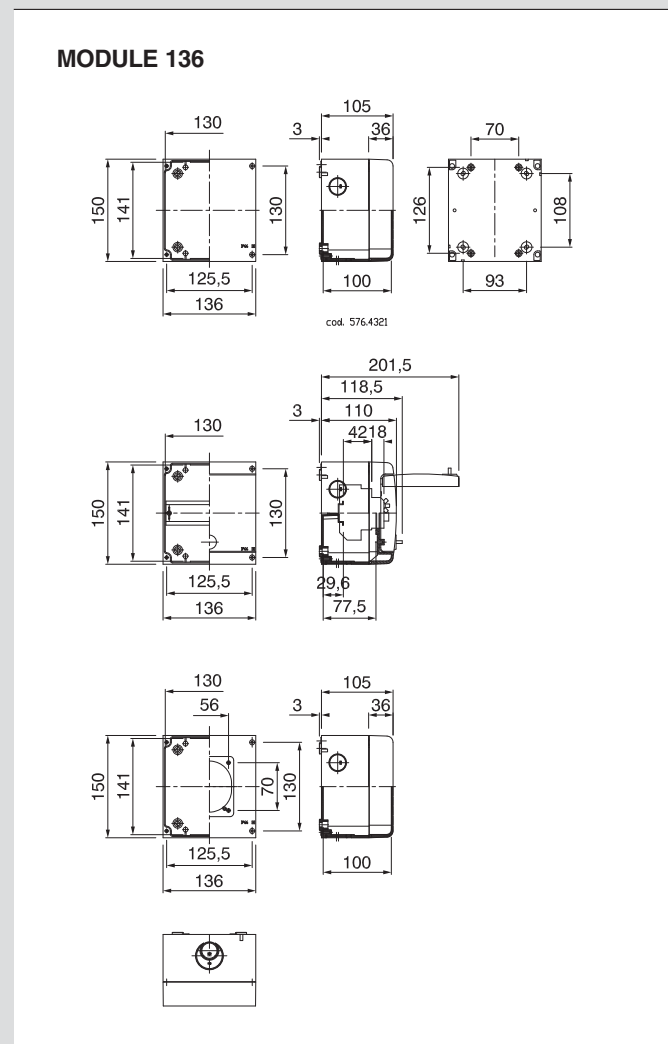

> APPLICATION EXAMPLES

> DIMENSIONS - JUNCTION BOXES

(Dimension in mm)

> DIMENSIONS - MODULAR BASES

(Dimension in mm)

> COMBINATIONS

		Junction box	With Advance2 compact	With Advance2 large	Different combinations with Advance2 and Omnia socket outlets	
MODULE 106	COMPACT					
	LARGE					
MODULE 136						