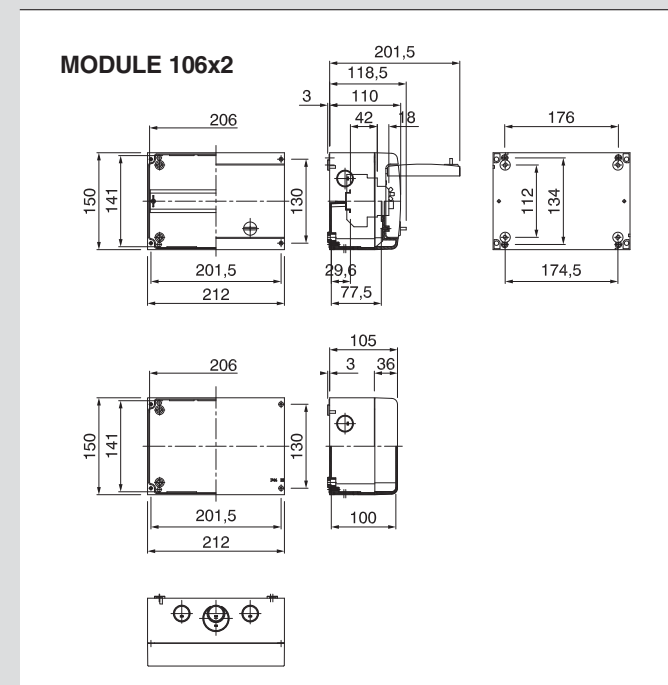

> APPLICATION EXAMPLES

> DIMENSIONS - JUNCTION BOXES

(Dimension in mm)

> DIMENSIONS - MODULAR BASES

(Dimension in mm)

> COMBINATIONS

		Junction box	With Advance2 compact	With Advance2 large	Different combinations with Advance2 and Omnia socket outlets	
MODULE 106	COMPACT					
	LARGE					
MODULE 136						