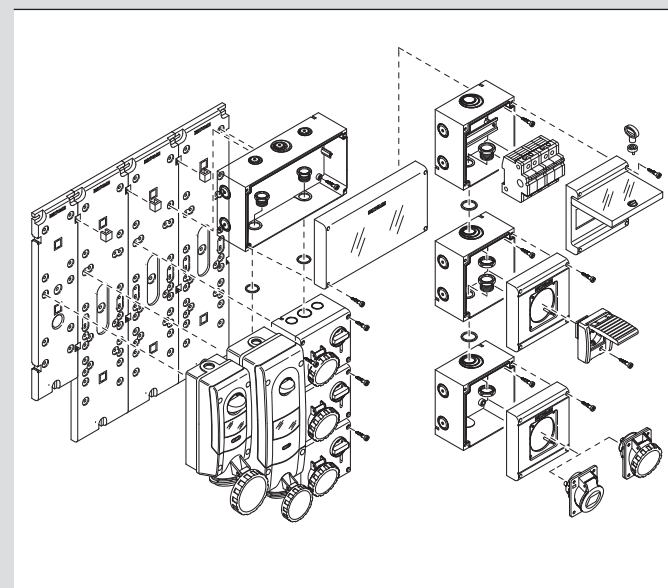

EN 60670-1
Boxes and enclosures for electrical accessories for household and similar fixed electrical installations.
Part 1: general requirements

CEI 23-49
Enclosure for accessories for household and similar fixed electrical installations.
Part 2: particular requirements for enclosures for protection devices and accessories dissipating a considerable power in normal use

> QUALITY MARKS

> TECHNICAL CHARACTERISTICS

Protection degree:	IP66
Operating temperature according to the reference standard:	-25°C+35°C
Max operating temperature:	60°C
Dissipable power according to the reference standard:	8-17W
Glow wire test:	650°C/850°C
Cable inlets:	Metric
Material:	Engineering plastic
IK degree at 20°C:	IK07
Colour:	Grey RAL 7035 (standard) Grey RAL 7004 (Heavy duty)
Total insulation <input type="checkbox"/>	Yes