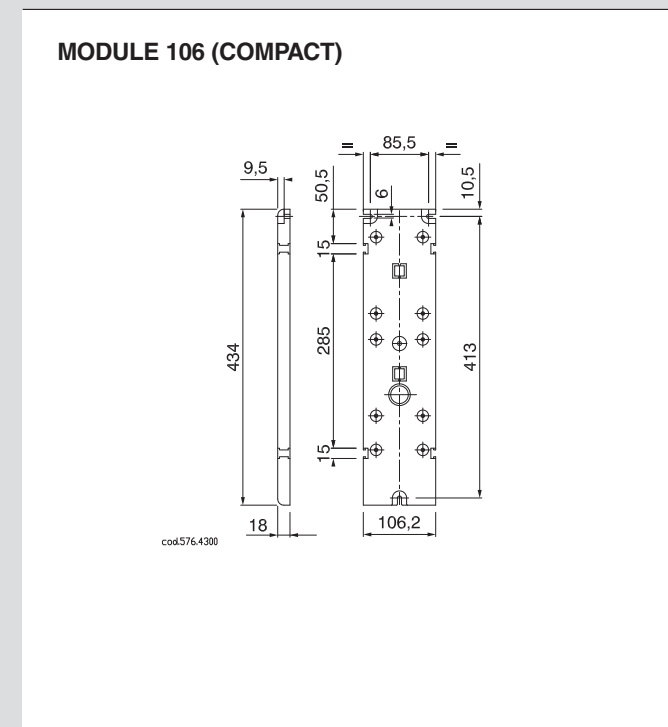

> QUALITY MARKS

> TECHNICAL CHARACTERISTICS

Protection degree:	IP66
Operating temperature according to the reference standard:	-25°C+35°C
Max operating temperature:	60°C
Dissipable power according to the reference standard:	8-17W
Glow wire test:	650°C/850°C
Cable inlets:	Metric
Material:	Engineering plastic
IK degree at 20°C:	IK07
Colour:	Grey RAL 7035 (standard) Grey RAL 7004 (Heavy duty)
Total insulation <input type="checkbox"/>	Yes

> APPLICATION EXAMPLES

> DIMENSIONS - JUNCTION BOXES

(Dimension in mm)

> DIMENSIONS - MODULAR BASES

(Dimension in mm)

> COMBINATIONS

		Junction box	With Advance2 compact	With Advance2 large	Different combinations with Advance2 and Omnia socket outlets	
MODULE 106	COMPACT					
	LARGE					
MODULE 136						