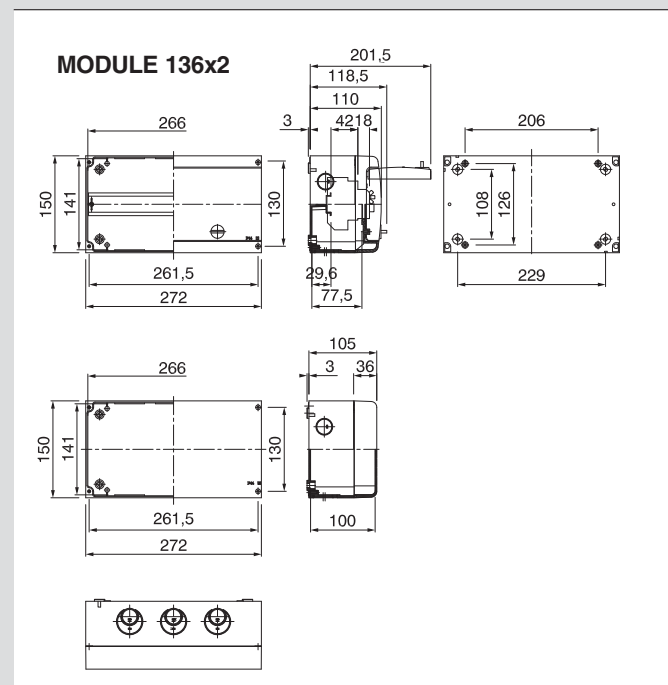

> QUALITY MARKS

> TECHNICAL CHARACTERISTICS

Protection degree:	IP66
Operating temperature according to the reference standard:	-25°C+35°C
Max operating temperature:	60°C
Dissipable power according to the reference standard:	8-17W
Glow wire test:	650°C/850°C
Cable inlets:	Metric
Material:	Engineering plastic
IK degree at 20°C:	IK07
Colour:	Grey RAL 7035 (standard) Grey RAL 7004 (Heavy duty)
Total insulation <input type="checkbox"/>	Yes

> APPLICATION EXAMPLES

> DIMENSIONS - JUNCTION BOXES

(Dimension in mm)

> DIMENSIONS - MODULAR BASES

(Dimension in mm)

> COMBINATIONS

		Junction box	With Advance2 compact	With Advance2 large	Different combinations with Advance2 and Omnia socket outlets	
MODULE 106	COMPACT					
	LARGE					
MODULE 136						