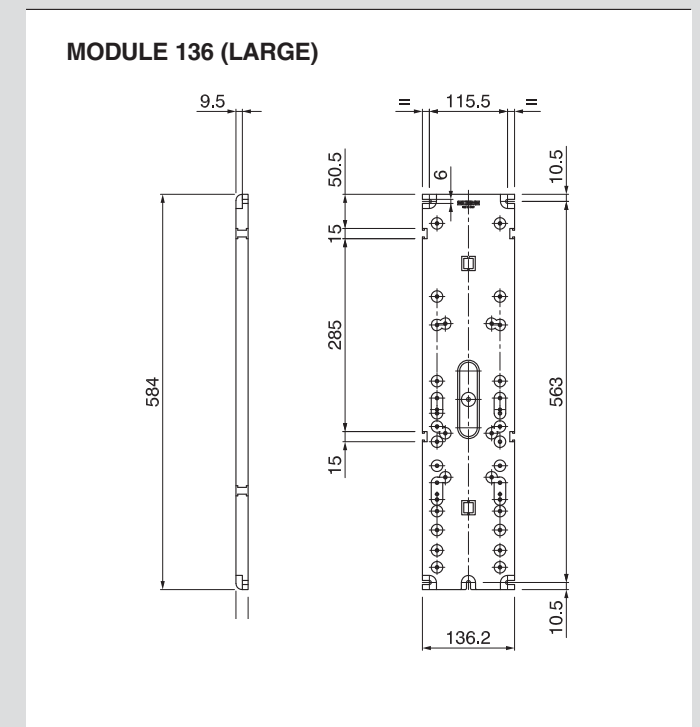

> APPLICATION EXAMPLES

> DIMENSIONS - JUNCTION BOXES

(Dimension in mm)

> DIMENSIONS - MODULAR BASES

(Dimension in mm)

> COMBINATIONS

		Junction box	With Advance2 compact	With Advance2 large	Different combinations with Advance2 and Omnia socket outlets	
MODULE 106	COMPACT					
	LARGE					
MODULE 136						