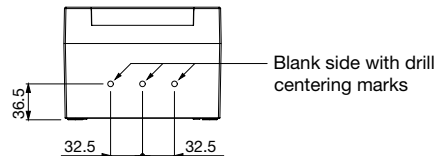

63-80A
2P-3P-3P+N-4P