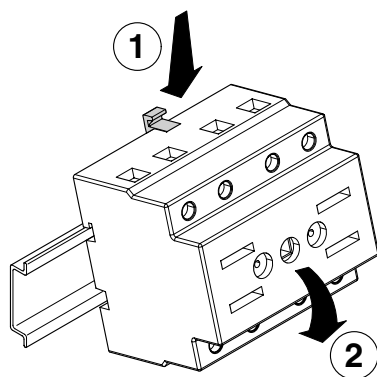

## ENCLOSED SWITCH-DISCONNECTORS

20÷80A

2P-3P-3P+N-4P

20÷40A

2P-3P-3P+N-4P

63÷80A

2P-3P-3P+N-4P

|                   |   | 20÷40A<br>2P-3P-3P+N-4P | 63÷80A<br>2P-3P-3P+N-4P |
|-------------------|---|-------------------------|-------------------------|
| Wire range        |   | 1.5÷10mm <sup>2</sup>   | 10-35mm <sup>2</sup>    |
| Tightening torque | Terminal screws   | 0.8Nm                   | 3.6Nm                   |
|                   | Fixing screws   | 1.2Nm                   | 1.2Nm                   |
| Wire strip length |  | 10mm                    | 13mm                    |