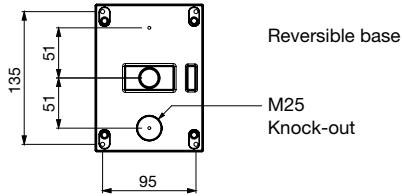

THERMOPLASTIC ENCLOSURES

20÷40A
2P-3P-3P+N-4P