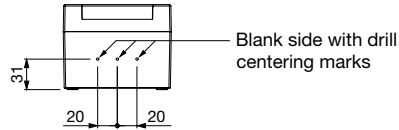

THERMOPLASTIC ENCLOSURES

20÷40A
2P-3P-3P+N-4P