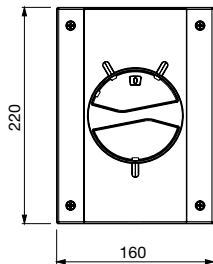

63-80A
2P-3P-3P+N-4P