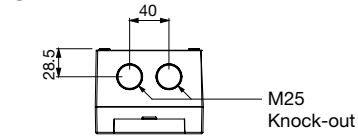

THERMOPLASTIC ENCLOSURES

20÷40A
2P-3P-3P+N-4P