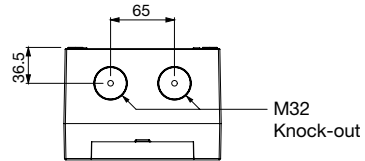

|                   |   | 20÷40A<br>2P-3P-3P+N-4P | 63÷80A<br>2P-3P-3P+N-4P |
|-------------------|---|-------------------------|-------------------------|
| Wire range        |   | 1.5÷10mm <sup>2</sup>   | 10-35mm <sup>2</sup>    |
| Tightening torque | Terminal screws   | 0.8Nm                   | 3.6Nm                   |
|                   | Fixing screws   | 1.2Nm                   | 1.2Nm                   |
| Wire strip length |  | 10mm                    | 13mm                    |

## THERMOPLASTIC ENCLOSURES

**20÷40A**  
**2P-3P-3P+N-4P**

**63-80A**  
**2P-3P-3P+N-4P**