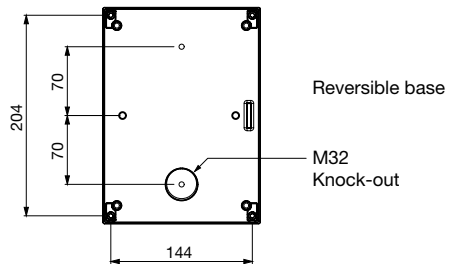

|                   |   | 20÷40A<br>2P-3P-3P+N-4P | 63÷80A<br>2P-3P-3P+N-4P |
|-------------------|---|-------------------------|-------------------------|
| Wire range        |   | 1.5÷10mm <sup>2</sup>   | 10-35mm <sup>2</sup>    |
| Tightening torque | Terminal screws   | 0.8Nm                   | 3.6Nm                   |
|                   | Fixing screws   | 1.2Nm                   | 1.2Nm                   |
| Wire strip length |  | 10mm                    | 13mm                    |

 **ATTENTION**

When mounting or removing additional elements the switch **has to be in OFF position** for avoiding damages to mechanism.

When removing main switch following instruction for avoiding damages.

## THERMOPLASTIC ENCLOSURES

**20÷40A**  
**2P-3P-3P+N-4P**

**63-80A**  
**2P-3P-3P+N-4P**