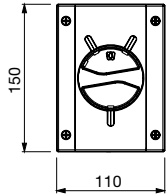

THERMOPLASTIC ENCLOSURES

20÷40A
2P-3P-3P+N-4P