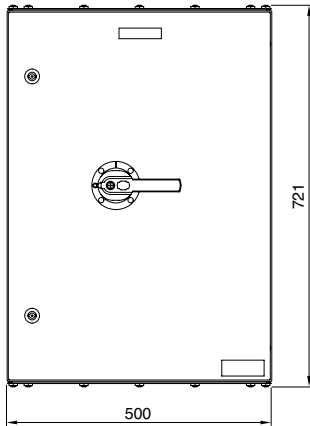

ScameOnLine

www.scame.com

infotech@scame.com

315A-400A 3P-3P+N

**315A-400A 6P
630A 3P-3P+N**

630A 6P

ATTENTION

When mounting or removing additional elements the switch **has to be in OFF position** for avoiding damages to mechanism. When removing main switch following instruction for avoiding damages.

		200A-250A-315A-400A 3P-3P+N	630A 3P-3P+N	200A 6P	250A-315A-400A 6P	630A 6P
Terminal type		Lug/Bar	Lug/Bar	Lug/Bar	Lug/Bar	Lug/Bar
Bolt Size	Poles terminals	M10	M12	M8	M10	M12
	Earth terminals	M10	M12	M10	M10	M12
Min tightening torque		10 Nm	14 Nm	6 Nm	10 Nm	14 Nm