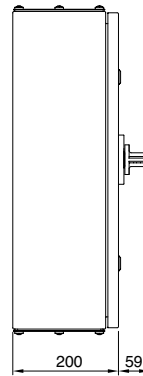

**FIRE RATED ENCLOSED
SWITCH-DISCONNECTORS 200÷630A
3P-3P+N-6P**

**200A-250A
3P-3P+N**