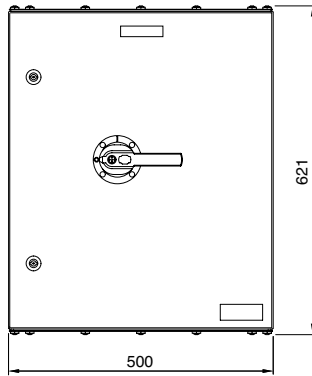

**FIRE RATED ENCLOSED
SWITCH-DISCONNECTORS 200÷630A
3P-3P+N-6P**

**200A-250A
3P-3P+N**