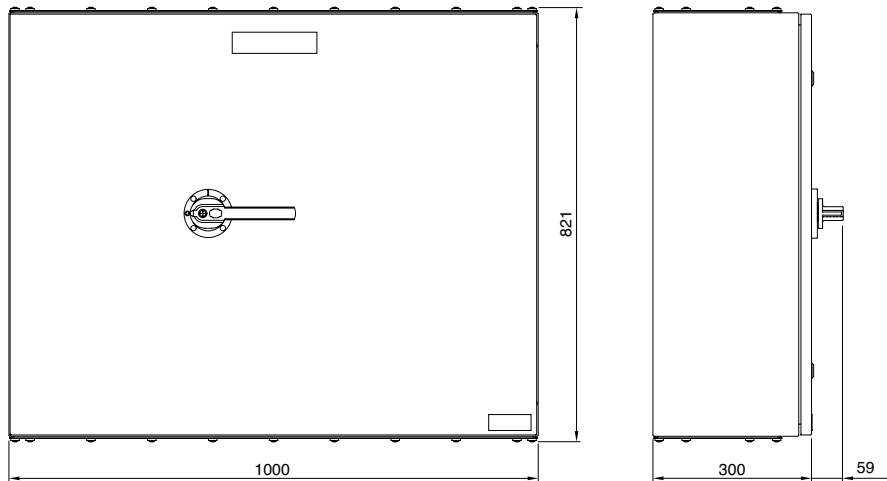

ScameOnLine

www.scame.com

infotech@scame.com

315A-400A 3P-3P+N

**315A-400A 6P
630A 3P-3P+N**

630A 6P

ATTENTION

When mounting or removing additional elements the switch **has to be in OFF position** for avoiding damages to mechanism. When removing main switch following instruction for avoiding damages.

		200A-250A-315A-400A 3P-3P+N	630A 3P-3P+N	200A 6P	250A-315A-400A 6P	630A 6P
Terminal type		Lug/Bar	Lug/Bar	Lug/Bar	Lug/Bar	Lug/Bar
Bolt Size	Poles terminals	M10	M12	M8	M10	M12
	Earth terminals	M10	M12	M10	M10	M12
Min tightening torque		10 Nm	14 Nm	6 Nm	10 Nm	14 Nm