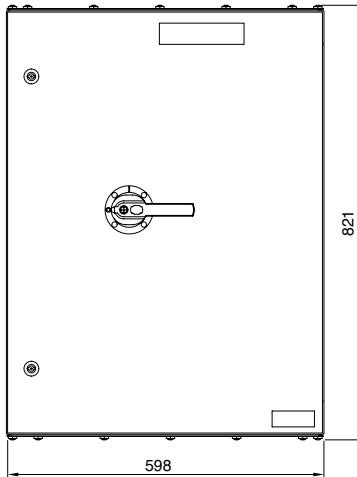

200A-250A 6P