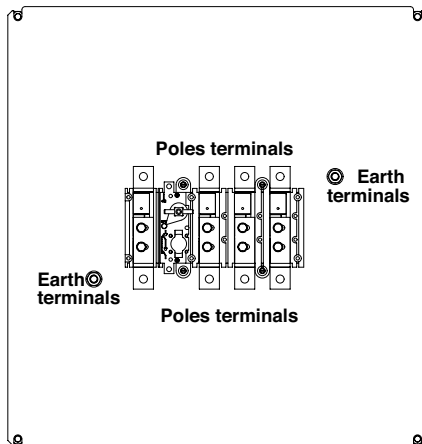

ScameOnLine

www.scame.com

infotech@scame.com

315A-400A 3P-3P+N

**315A-400A 6P
630A 3P-3P+N**

630A 6P

ATTENTION

When mounting or removing additional elements the switch **has to be in OFF position** for avoiding damages to mechanism. When removing main switch following instruction for avoiding damages.

		200A-250A-315A-400A 3P-3P+N	630A 3P-3P+N	200A 6P	250A-315A-400A 6P	630A 6P
Terminal type		Lug/Bar	Lug/Bar	Lug/Bar	Lug/Bar	Lug/Bar
Bolt Size	Poles terminals	M10	M12	M8	M10	M12
	Earth terminals	M10	M12	M10	M10	M12
Min tightening torque		10 Nm	14 Nm	6 Nm	10 Nm	14 Nm