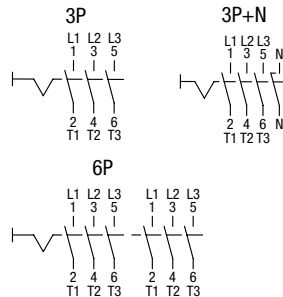

ScameOnLine

www.scame.com

infotech@scame.com

315A-400A 3P-3P+N

**315A-400A 6P
630A 3P-3P+N**

630A 6P

ATTENTION

When mounting or removing additional elements the switch **has to be in OFF position** for avoiding damages to mechanism. When removing main switch following instruction for avoiding damages.

		200A-250A-315A-400A 3P-3P+N	630A 3P-3P+N	200A 6P	250A-315A-400A 6P	630A 6P
Terminal type		Lug/Bar	Lug/Bar	Lug/Bar	Lug/Bar	Lug/Bar
Bolt Size	Poles terminals	M10	M12	M8	M10	M12
	Earth terminals	M10	M12	M10	M10	M12
Min tightening torque		10 Nm	14 Nm	6 Nm	10 Nm	14 Nm