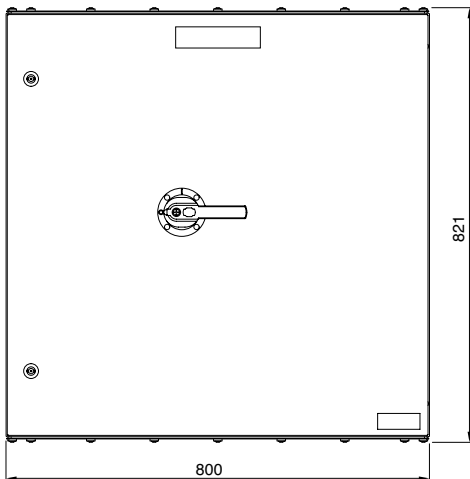

ScameOnLine

www.scame.com

infotech@scame.com

315A-400A 3P-3P+N

**315A-400A 6P
630A 3P-3P+N**

630A 6P

ATTENTION

When mounting or removing additional elements the switch **has to be in OFF position** for avoiding damages to mechanism. When removing main switch following instruction for avoiding damages.

		200A-250A-315A-400A 3P-3P+N	630A 3P-3P+N	200A 6P	250A-315A-400A 6P	630A 6P
Terminal type		Lug/Bar	Lug/Bar	Lug/Bar	Lug/Bar	Lug/Bar
Bolt Size	Poles terminals	M10	M12	M8	M10	M12
	Earth terminals	M10	M12	M10	M10	M12
Min tightening torque		10 Nm	14 Nm	6 Nm	10 Nm	14 Nm