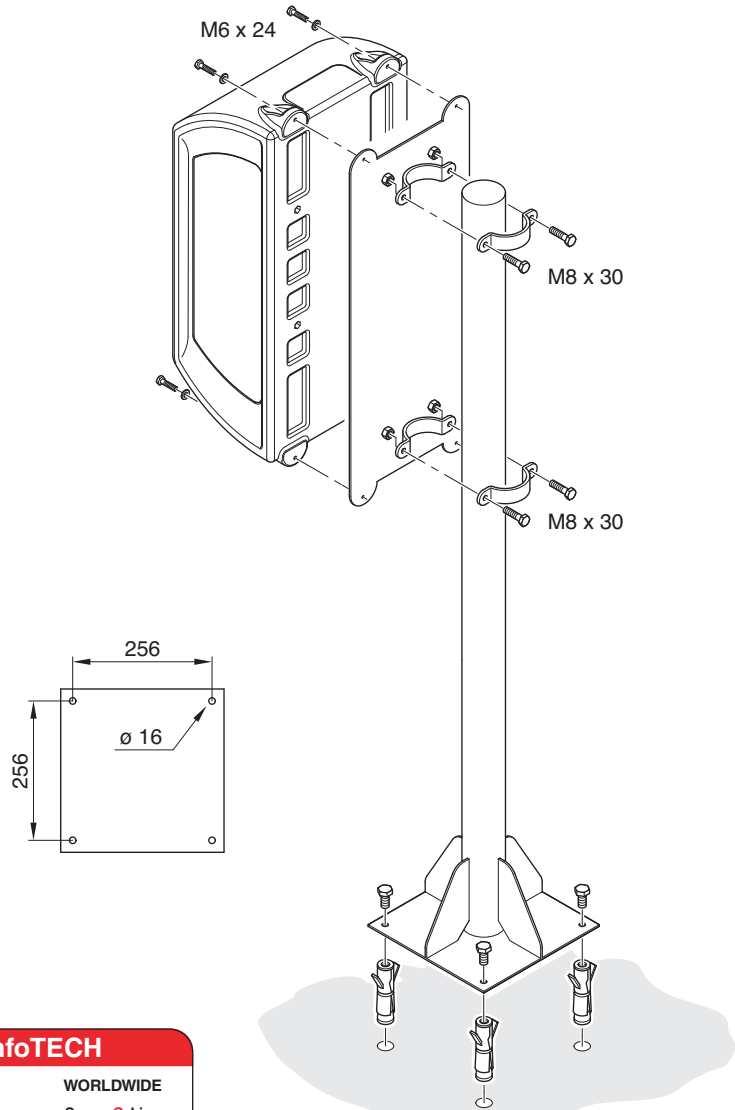

WALL MOUNTING

DRILLING TEMPLATE

WALL MOUNTING

DRILLING TEMPLATE

POLE MOUNTING

InfoTECH

ITALY **WORLDWIDE**

Numero Verde **800-018009** Scame OnLine
www.scame.com
infotech@scame.com