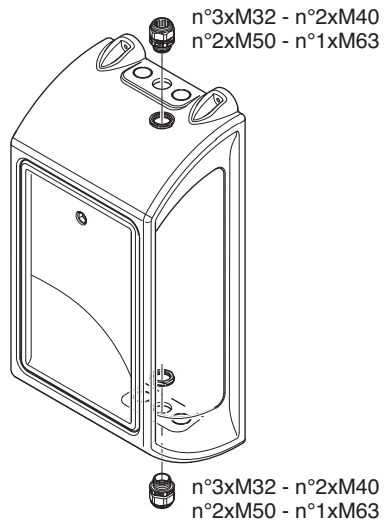

WALL MOUNTING

DRILLING TEMPLATE

WALL MOUNTING

DRILLING TEMPLATE

POLE MOUNTING

InfoTECH

ITALY **WORLDWIDE**

Numero Verde **800-018009** Scame OnLine
www.scame.com
infotech@scame.com