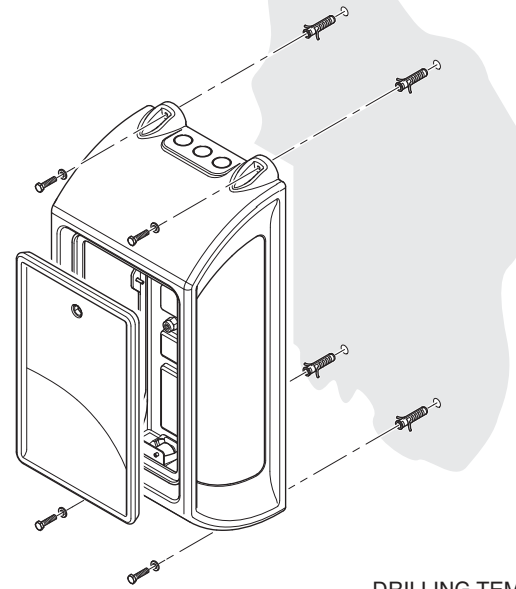

WALL MOUNTING

DRILLING TEMPLATE

WALL MOUNTING

DRILLING TEMPLATE

POLE MOUNTING

InfoTECH

ITALY **WORLDWIDE**

Numero Verde **800-018009** Scame OnLine
www.scame.com
infotech@scame.com