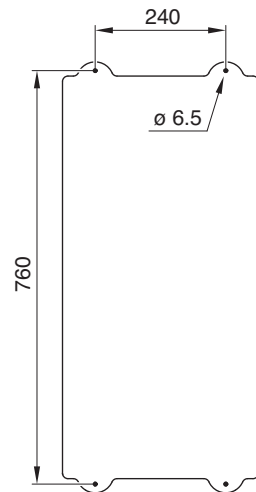

WALL MOUNTING

DRILLING TEMPLATE

WALL MOUNTING

DRILLING TEMPLATE

POLE MOUNTING

InfoTECH

ITALY **WORLDWIDE**

Numero Verde **800-018009** Scame OnLine
www.scame.com
infotech@scame.com