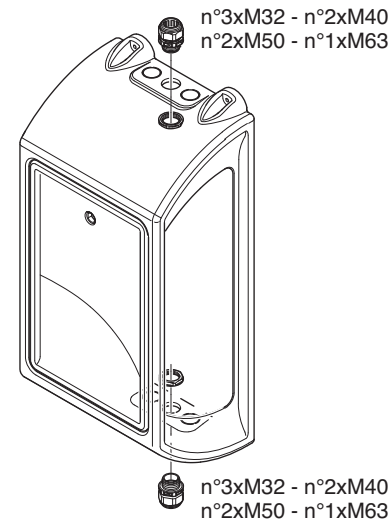

WALL MOUNTING

DRILLING TEMPLATE

WALL MOUNTING

DRILLING TEMPLATE

POLE MOUNTING

InfoTECH

ITALY **WORLDWIDE**

Numero Verde **800-018009** Scame OnLine
www.scame.com
infotech@scame.com