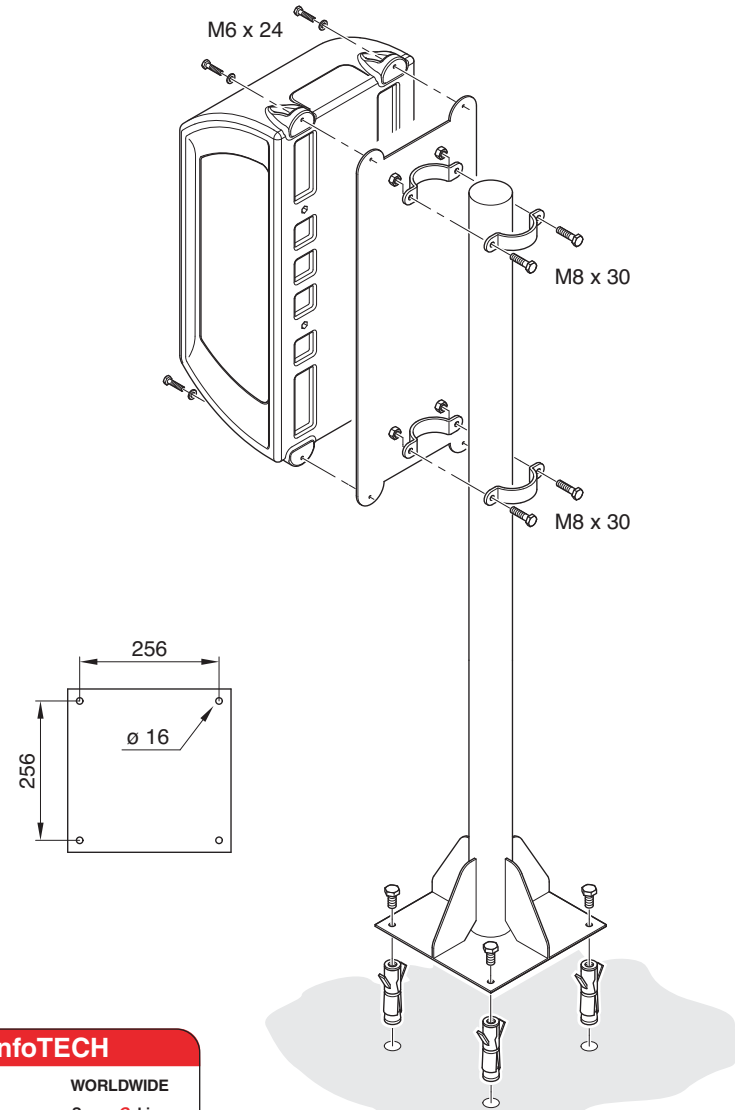

POLE MOUNTING

InfoTECH

ITALY **WORLDWIDE**

Numero Verde **800-018009** Scame OnLine
www.scame.com
infotech@scame.com