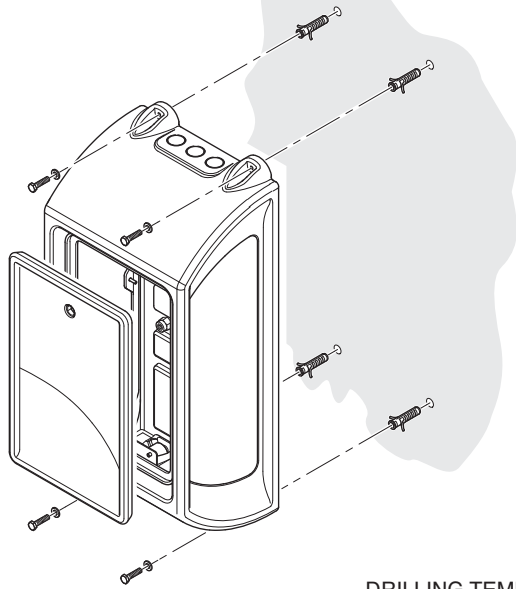

WALL MOUNTING

DRILLING TEMPLATE

WALL MOUNTING

DRILLING TEMPLATE

POLE MOUNTING

InfoTECH

ITALY **WORLDWIDE**

Numero Verde **800-018009** Scame OnLine
www.scame.com
infotech@scame.com