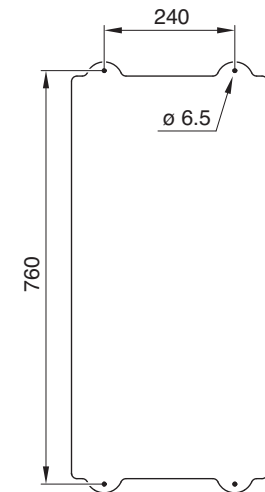

WALL MOUNTING

DRILLING TEMPLATE

WALL MOUNTING

DRILLING TEMPLATE

POLE MOUNTING

InfoTECH

ITALY **WORLDWIDE**

Numero Verde **800-018009** Scame OnLine
www.scame.com
infotech@scame.com