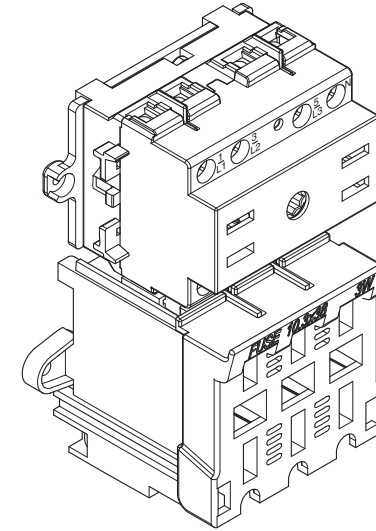

**InfoTECH**

ITALY WORLDWIDE

Numero Verde **800-018009**

ScameOnLine  
www.scame.com  
infotech@scame.com

**ATTENTION** When mounting or removing additional elements the switch **has to be in OFF position** for avoiding damages to mechanism. When removing main switch following instruction for avoiding damages.

**ENCLOSED FUSES SWITCH DISCONNECTOR**

**16÷32A**  
**2P-3P-3P+N-4P**

		<b>16÷32A</b> <b>2P-3P-3P+N-4P</b>
Wire range		1.5÷10mm <sup>2</sup>
Tightening torque	Terminal screws	0.8Nm
	Fixing screws	1.2Nm
Wire strip length		10mm