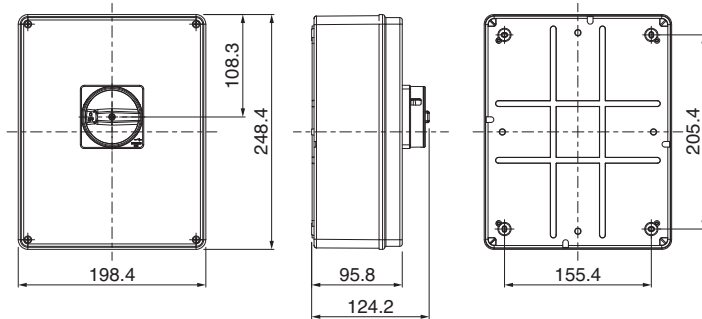

THERMOPLASTIC ENCLOSURES

16÷32A  
2P-3P-3P+N-4P

Rated current (A)	Nr of poles	Enclosure dimensions	Cable entries
16-32	2-3-3P+N-4P	240x190x125	blank side

ALUMINIUM ENCLOSURES

16÷32A  
2P-3P-3P+N-4P

Rated current (A)	Nr of poles	Enclosure dimensions	Cable entries
16-32	2-3-3P+N-4P	253x219x93	blank side