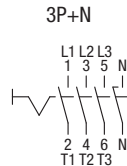

**ENCLOSED FUSES SWITCH DISCONNECTOR**

**16÷32A**  
**2P-3P-3P+N-4P**

		<b>16÷32A</b> <b>2P-3P-3P+N-4P</b>
Wire range		1.5÷10mm <sup>2</sup>
Tightening torque	Terminal screws	0.8Nm
	Fixing screws	1.2Nm
Wire strip length		10mm

THERMOPLASTIC ENCLOSURES

16÷32A  
2P-3P-3P+N-4P

Rated current (A)	Nr of poles	Enclosure dimensions	Cable entries
16-32	2-3-3P+N-4P	240x190x125	blank side

ALUMINIUM ENCLOSURES

16÷32A  
2P-3P-3P+N-4P

Rated current (A)	Nr of poles	Enclosure dimensions	Cable entries
16-32	2-3-3P+N-4P	253x219x93	blank side