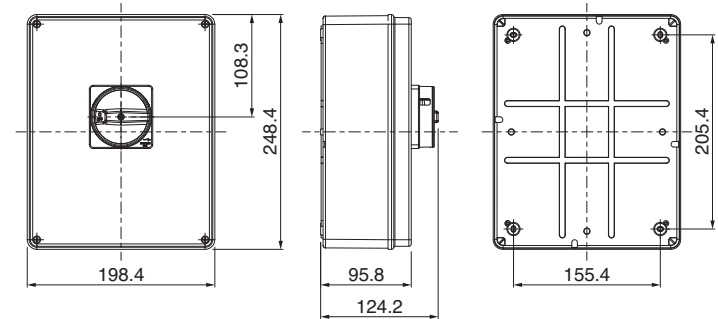

THERMOPLASTIC ENCLOSURES

16÷32A  
2P-3P-3P+N-4P

Rated current (A)	Nr of poles	Enclosure dimensions	Cable entries
16-32	2-3-3P+N-4P	240x190x125	blank side

ALUMINIUM ENCLOSURES

16÷32A  
2P-3P-3P+N-4P

Rated current (A)	Nr of poles	Enclosure dimensions	Cable entries
16-32	2-3-3P+N-4P	253x219x93	blank side