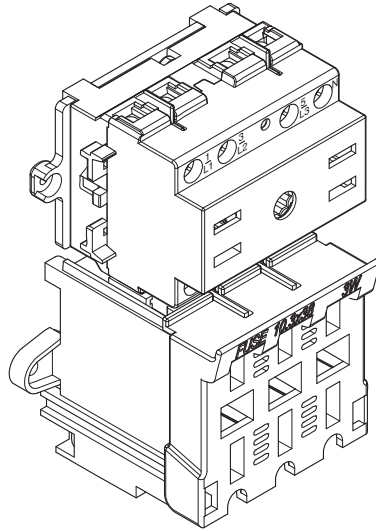

**ENCLOSED FUSES SWITCH DISCONNECTOR**

**16÷32A**  
**2P-3P-3P+N-4P**

		<b>16÷32A</b> <b>2P-3P-3P+N-4P</b>
Wire range		1.5÷10mm <sup>2</sup>
Tightening torque	Terminal screws	0.8Nm
	Fixing screws	1.2Nm
Wire strip length		10mm

**InfoTECH**

ITALY WORLDWIDE

Numero Verde **800-018009**

ScameOnLine  
www.scame.com  
infotech@scame.com

**ATTENTION** When mounting or removing additional elements the switch **has to be in OFF position** for avoiding damages to mechanism. When removing main switch following instruction for avoiding damages.