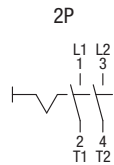

**ENCLOSED FUSES SWITCH DISCONNECTOR**

**16÷32A**  
**2P-3P-3P+N-4P**

		<b>16÷32A</b> <b>2P-3P-3P+N-4P</b>
Wire range		1.5÷10mm <sup>2</sup>
Tightening torque	Terminal screws	0.8Nm
	Fixing screws	1.2Nm
Wire strip length		10mm

THERMOPLASTIC ENCLOSURES

16÷32A  
2P-3P-3P+N-4P

Rated current (A)	Nr of poles	Enclosure dimensions	Cable entries
16-32	2-3-3P+N-4P	240x190x125	blank side

ALUMINIUM ENCLOSURES

16÷32A  
2P-3P-3P+N-4P

Rated current (A)	Nr of poles	Enclosure dimensions	Cable entries
16-32	2-3-3P+N-4P	253x219x93	blank side