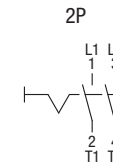

**ENCLOSED FUSES SWITCH DISCONNECTOR**

**16÷32A**  
**2P-3P-3P+N-4P**

		<b>16÷32A</b> <b>2P-3P-3P+N-4P</b>
Wire range		1.5÷10mm <sup>2</sup>
Tightening torque	Terminal screws	0.8Nm
	Fixing screws	1.2Nm
Wire strip length		10mm