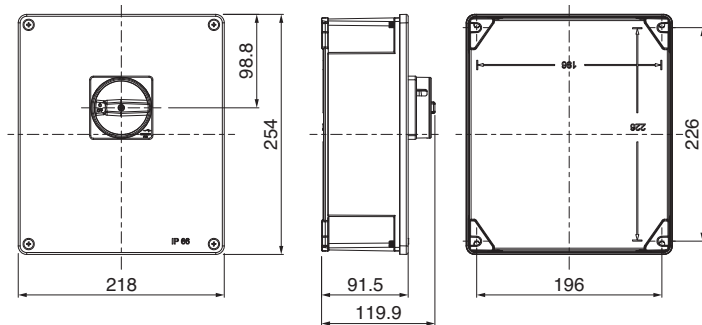

THERMOPLASTIC ENCLOSURES

16÷32A  
2P-3P-3P+N-4P

Rated current (A)	Nr of poles	Enclosure dimensions	Cable entries
16-32	2-3-3P+N-4P	240x190x125	blank side

ALUMINIUM ENCLOSURES

16÷32A  
2P-3P-3P+N-4P

Rated current (A)	Nr of poles	Enclosure dimensions	Cable entries
16-32	2-3-3P+N-4P	253x219x93	blank side