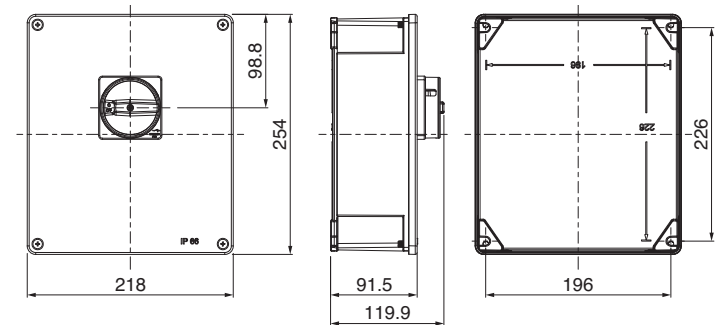

THERMOPLASTIC ENCLOSURES

16÷32A  
2P-3P-3P+N-4P

Rated current (A)	Nr of poles	Enclosure dimensions	Cable entries
16-32	2-3-3P+N-4P	240x190x125	blank side

ALUMINIUM ENCLOSURES

16÷32A  
2P-3P-3P+N-4P

Rated current (A)	Nr of poles	Enclosure dimensions	Cable entries
16-32	2-3-3P+N-4P	253x219x93	blank side