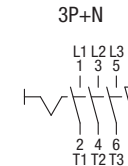

**ENCLOSED FUSES SWITCH DISCONNECTOR**

**16÷32A**  
**2P-3P-3P+N-4P**

		<b>16÷32A</b> <b>2P-3P-3P+N-4P</b>
Wire range		1.5÷10mm <sup>2</sup>
Tightening torque	Terminal screws	0.8Nm
	Fixing screws	1.2Nm
Wire strip length		10mm

THERMOPLASTIC ENCLOSURES

16÷32A  
2P-3P-3P+N-4P

Rated current (A)	Nr of poles	Enclosure dimensions	Cable entries
16-32	2-3-3P+N-4P	240x190x125	blank side

ALUMINIUM ENCLOSURES

16÷32A  
2P-3P-3P+N-4P

Rated current (A)	Nr of poles	Enclosure dimensions	Cable entries
16-32	2-3-3P+N-4P	253x219x93	blank side