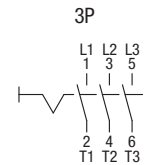

**ENCLOSED FUSES SWITCH DISCONNECTOR**

**16÷32A**  
**2P-3P-3P+N-4P**

		<b>16÷32A</b> <b>2P-3P-3P+N-4P</b>
Wire range		1.5÷10mm <sup>2</sup>
Tightening torque	Terminal screws	0.8Nm
	Fixing screws	1.2Nm
Wire strip length		10mm

THERMOPLASTIC ENCLOSURES

16÷32A  
2P-3P-3P+N-4P

Rated current (A)	Nr of poles	Enclosure dimensions	Cable entries
16-32	2-3-3P+N-4P	240x190x125	blank side

ALUMINIUM ENCLOSURES

16÷32A  
2P-3P-3P+N-4P

Rated current (A)	Nr of poles	Enclosure dimensions	Cable entries
16-32	2-3-3P+N-4P	253x219x93	blank side