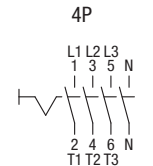

**ENCLOSED FUSES SWITCH DISCONNECTOR**

**16÷32A**  
**2P-3P-3P+N-4P**

		<b>16÷32A</b> <b>2P-3P-3P+N-4P</b>
Wire range		1.5÷10mm <sup>2</sup>
Tightening torque	Terminal screws	0.8Nm
	Fixing screws	1.2Nm
Wire strip length		10mm

THERMOPLASTIC ENCLOSURES

16÷32A  
2P-3P-3P+N-4P

Rated current (A)	Nr of poles	Enclosure dimensions	Cable entries
16-32	2-3-3P+N-4P	240x190x125	blank side

ALUMINIUM ENCLOSURES

16÷32A  
2P-3P-3P+N-4P

Rated current (A)	Nr of poles	Enclosure dimensions	Cable entries
16-32	2-3-3P+N-4P	253x219x93	blank side