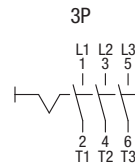

**ENCLOSED FUSES SWITCH DISCONNECTOR**

**16÷32A**  
**2P-3P-3P+N-4P**

		<b>16÷32A</b> <b>2P-3P-3P+N-4P</b>
Wire range		1.5÷10mm <sup>2</sup>
Tightening torque	Terminal screws	0.8Nm
	Fixing screws	1.2Nm
Wire strip length		10mm

THERMOPLASTIC ENCLOSURES

16÷32A  
2P-3P-3P+N-4P

Rated current (A)	Nr of poles	Enclosure dimensions	Cable entries
16-32	2-3-3P+N-4P	240x190x125	blank side

ALUMINIUM ENCLOSURES

16÷32A  
2P-3P-3P+N-4P

Rated current (A)	Nr of poles	Enclosure dimensions	Cable entries
16-32	2-3-3P+N-4P	253x219x93	blank side