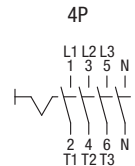

**ENCLOSED FUSES SWITCH DISCONNECTOR**

**16÷32A**  
**2P-3P-3P+N-4P**

		<b>16÷32A</b> <b>2P-3P-3P+N-4P</b>
Wire range		1.5÷10mm <sup>2</sup>
Tightening torque	Terminal screws	0.8Nm
	Fixing screws	1.2Nm
Wire strip length		10mm

THERMOPLASTIC ENCLOSURES

16÷32A  
2P-3P-3P+N-4P

Rated current (A)	Nr of poles	Enclosure dimensions	Cable entries
16-32	2-3-3P+N-4P	240x190x125	blank side

ALUMINIUM ENCLOSURES

16÷32A  
2P-3P-3P+N-4P

Rated current (A)	Nr of poles	Enclosure dimensions	Cable entries
16-32	2-3-3P+N-4P	253x219x93	blank side