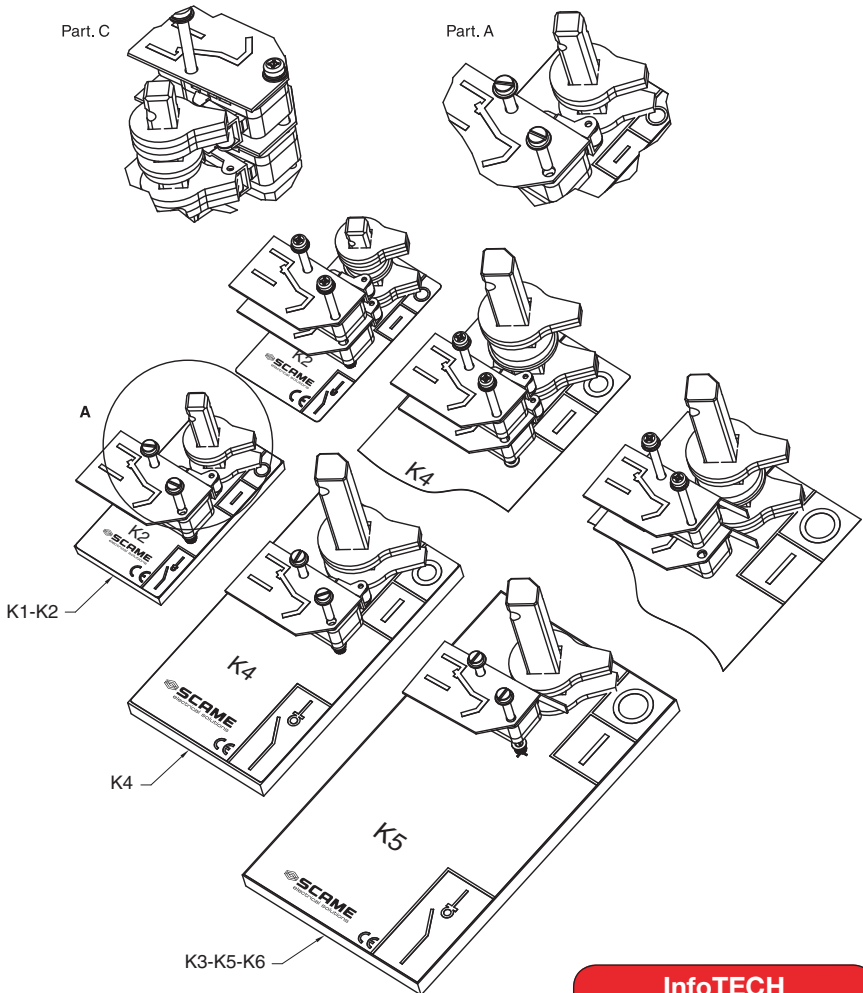

HIGH RATING SWITCH 200÷1600A

## HIGH RATING SWITCH 200÷1600A