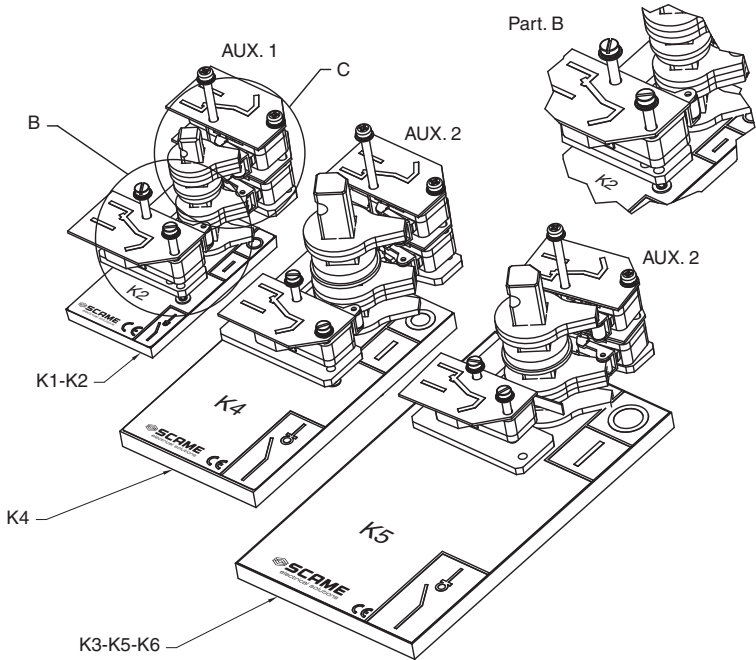

HIGH RATING SWITCH 200÷1600A

## HIGH RATING SWITCH 200÷1600A