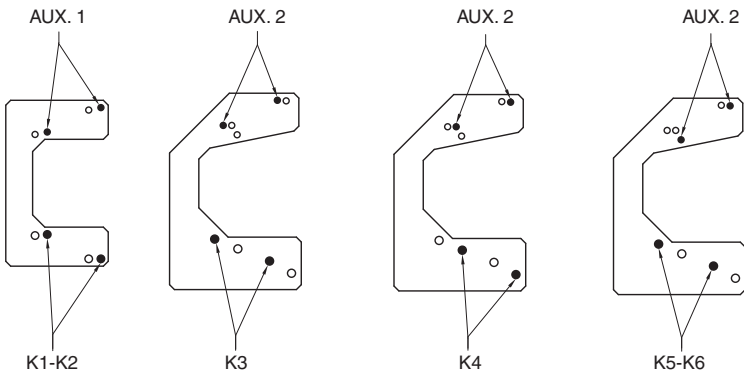

HIGH RATING SWITCH 200÷1600A

## HIGH RATING SWITCH 200÷1600A