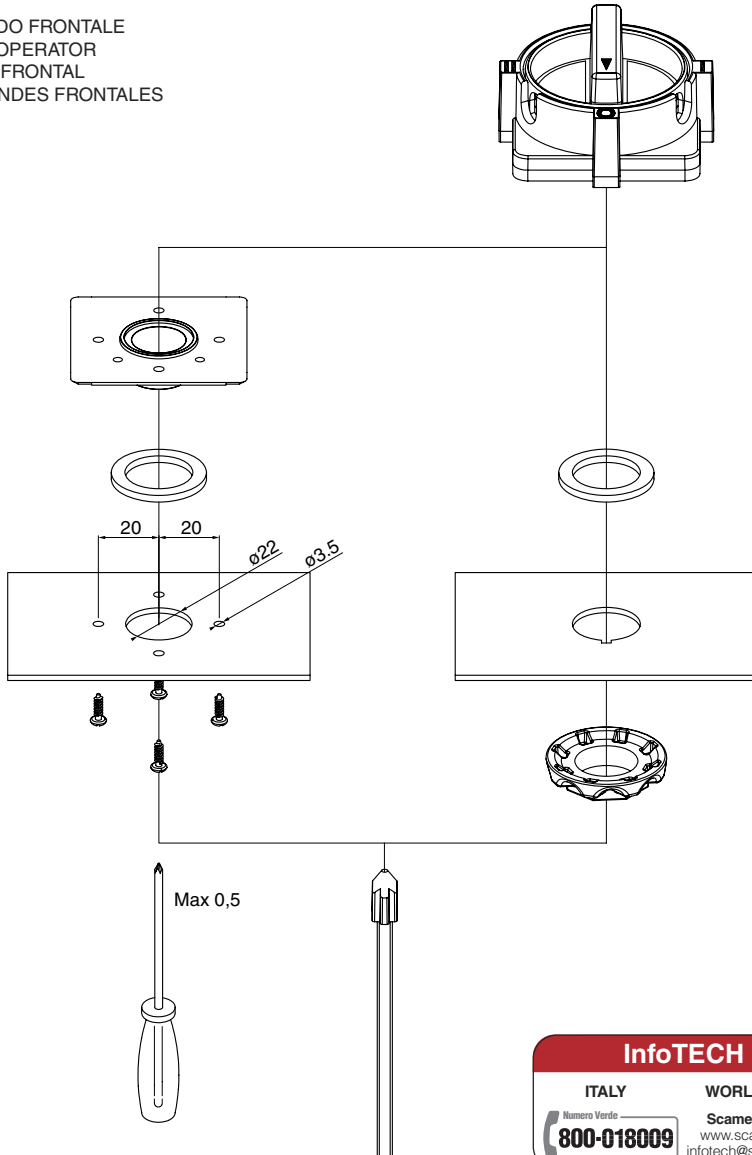

ART. 590.YM80B2-C

COMANDO FRONTALE
 FRONT OPERATOR
 MANDO FRONTAL
 COMMANDES FRONTALES

InfoTECH	
ITALY	WORLDWIDE
Numero Verde	ScameOnLine
800-018009	www.scame.com
	infotech@scame.com