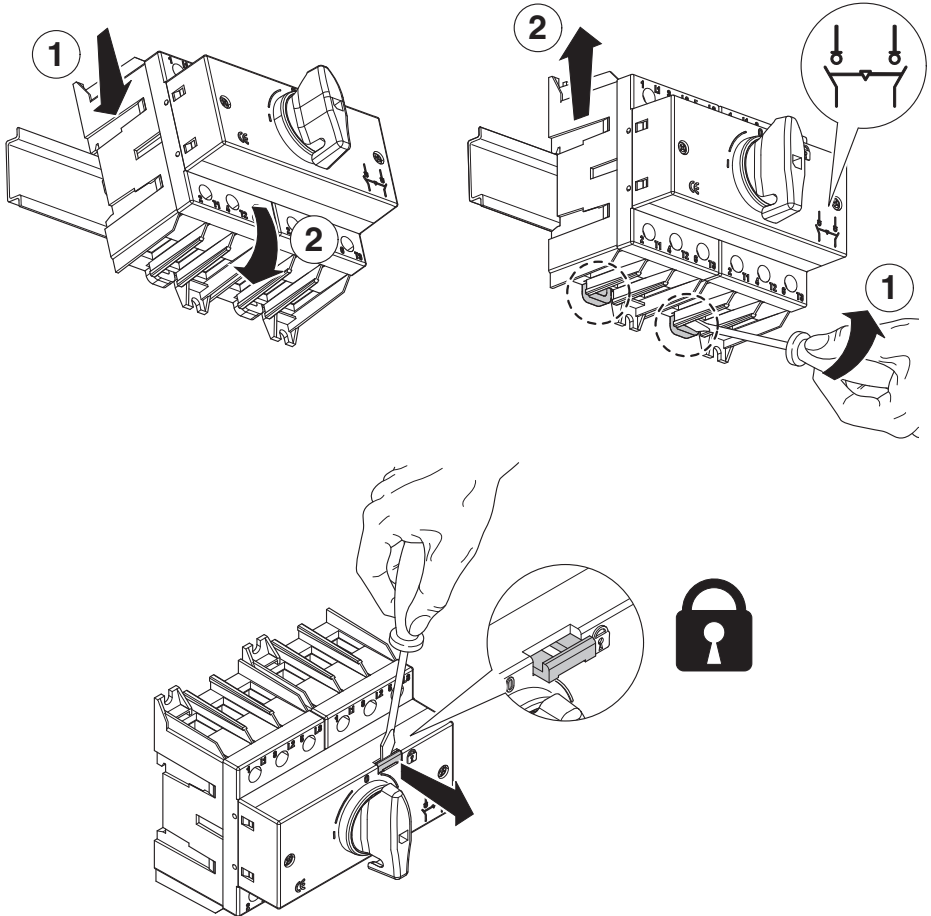

ENCLOSED CHANGE-OVER SWITCHES

16÷160A

3P-3P+N

InfoTECH

ITALY

WORLDWIDE

Numero Verde

800-018009

ScameOnLine

www.scame.com
infotech@scame.com