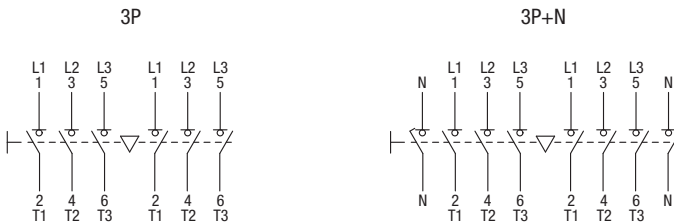

ScameOnLine

www.scame.com
infotech@scame.com

		16÷40A 3P-3P+N	63-80-100A 3P-3P+N	125-160A 3P-3P+N
Wire range		1.5÷16mm ²	10-50mm ²	10-70mm ²
Tightening torque	Terminal screws	2Nm	3.5Nm	6Nm
	Fixing screws	1.2Nm	1.2Nm	1.2Nm
Wire strip length		10mm	13mm	15mm

THERMOPLASTIC ENCLOSURES

16÷40A
3P-3P+N

Cable entries		
Top	2xM32	Threaded
Bottom	2xM32	Threaded
Rear	/	Blank side

63-80-100A
3P-3P+N

Cable entries		
Top	/	Blank side
Bottom	/	Blank side
Rear	/	Blank side

125-160A
3P-3P+N

Cable entries		
Top	/	Blank side
Bottom	/	Blank side
Rear	/	Blank side

ALUMINIUM ENCLOSURES

**16÷40A
3P-3P+N**

Cable entries		
Top	2xM32	Threaded
Bottom	2xM32	Threaded
Rear	/	Blank side

**63-80-100A
3P-3P+N**

Cable entries		
Top	/	Blank side
Bottom	/	Blank side
Rear	/	Blank side

**125-160A
3P-3P+N**

Cable entries		
Top	/	Blank side
Bottom	/	Blank side
Rear	/	Blank side