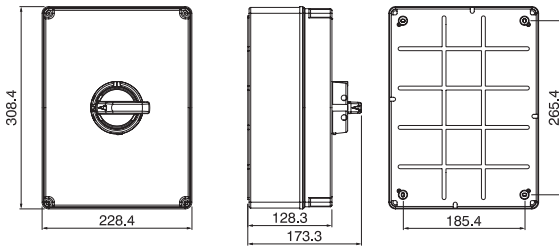

ScameOnLine

www.scame.com
infotech@scame.com

		16÷40A 3P-3P+N	63-80-100A 3P-3P+N	125-160A 3P-3P+N
Wire range		1.5÷16mm ²	10-50mm ²	10-70mm ²
Tightening torque	Terminal screws	2Nm	3.5Nm	6Nm
	Fixing screws	1.2Nm	1.2Nm	1.2Nm
Wire strip length		10mm	13mm	15mm

THERMOPLASTIC ENCLOSURES

16÷40A
3P-3P+N

Cable entries		
Top	2xM32	Threaded
Bottom	2xM32	Threaded
Rear	/	Blank side

63-80-100A
3P-3P+N

Cable entries		
Top	/	Blank side
Bottom	/	Blank side
Rear	/	Blank side

125-160A
3P-3P+N

Cable entries		
Top	/	Blank side
Bottom	/	Blank side
Rear	/	Blank side

ALUMINIUM ENCLOSURES

**16÷40A
3P-3P+N**

Cable entries		
Top	2xM32	Threaded
Bottom	2xM32	Threaded
Rear	/	Blank side

**63-80-100A
3P-3P+N**