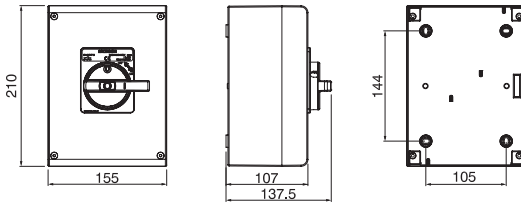

ScameOnLine

www.scame.com
infotech@scame.com

		16÷40A 3P-3P+N	63-80-100A 3P-3P+N	125-160A 3P-3P+N
Wire range		1.5÷16mm ²	10-50mm ²	10-70mm ²
Tightening torque	Terminal screws	2Nm	3.5Nm	6Nm
	Fixing screws	1.2Nm	1.2Nm	1.2Nm
Wire strip length		10mm	13mm	15mm

THERMOPLASTIC ENCLOSURES

16÷40A
3P-3P+N

Cable entries		
Top	2xM32	Threaded
Bottom	2xM32	Threaded
Rear	/	Blank side

63-80-100A
3P-3P+N

Cable entries		
Top	/	Blank side
Bottom	/	Blank side
Rear	/	Blank side

125-160A
3P-3P+N

Cable entries		
Top	/	Blank side
Bottom	/	Blank side
Rear	/	Blank side

ALUMINIUM ENCLOSURES

**16÷40A
3P-3P+N**

Cable entries		
Top	2xM32	Threaded
Bottom	2xM32	Threaded
Rear	/	Blank side

**63-80-100A
3P-3P+N**

Cable entries		
Top	/	Blank side
Bottom	/	Blank side
Rear	/	Blank side

**125-160A
3P-3P+N**

Cable entries		
Top	/	Blank side
Bottom	/	Blank side
Rear	/	Blank side