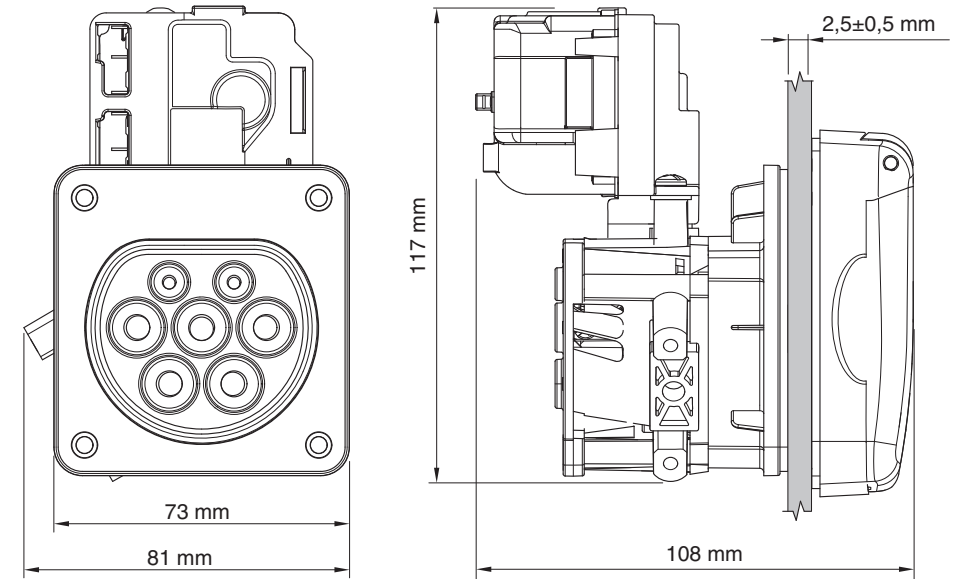

InfoTECH

ITALY WORLDWIDE

Numero Verde **800-018009** ScameOnLine
www.scame.com
infotech@scame.com

200.23265

DRILLING TEMPLATE