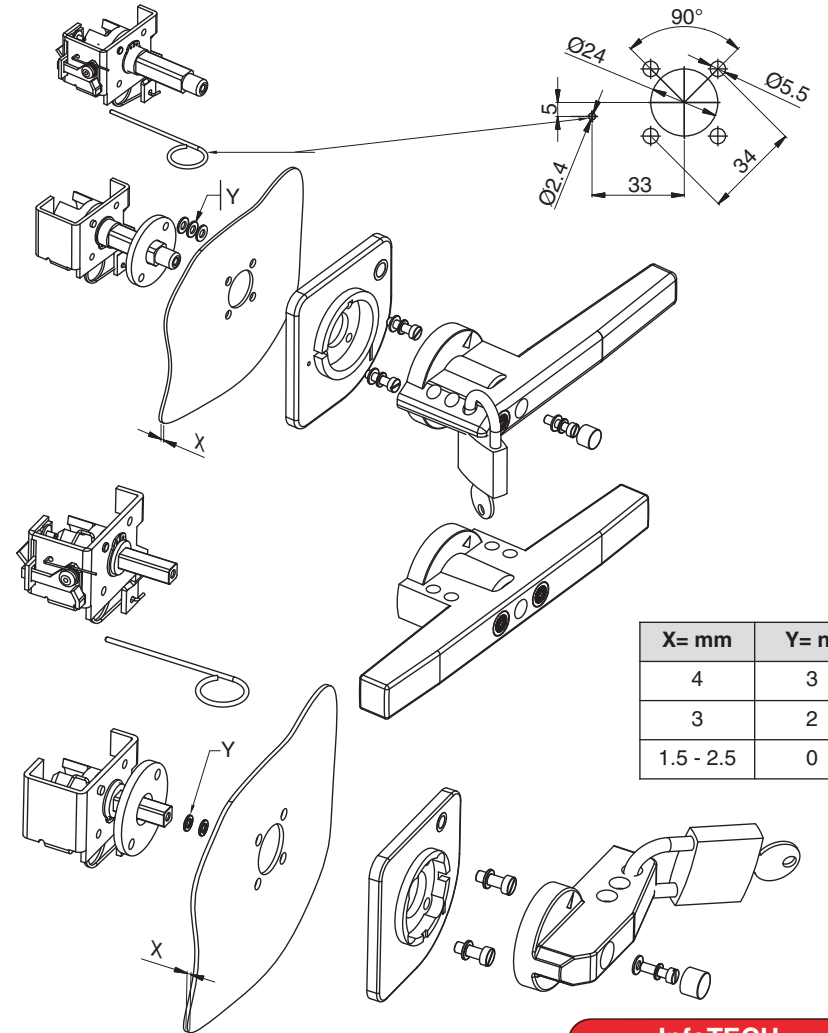

HIGH RATING SWITCHES FRONT OPERATOR

X= mm	Y= n°
4	3
3	2
1.5 - 2.5	0

InfoTECH

ITALY WORLDWIDE

Numero Verde **800-018009** ScameOnLine
www.scame.com
infotech@scame.com

HIGH RATING SWITCHES FRONT OPERATOR

X= mm	Y= n°
4	3
3	2
1.5 - 2.5	0