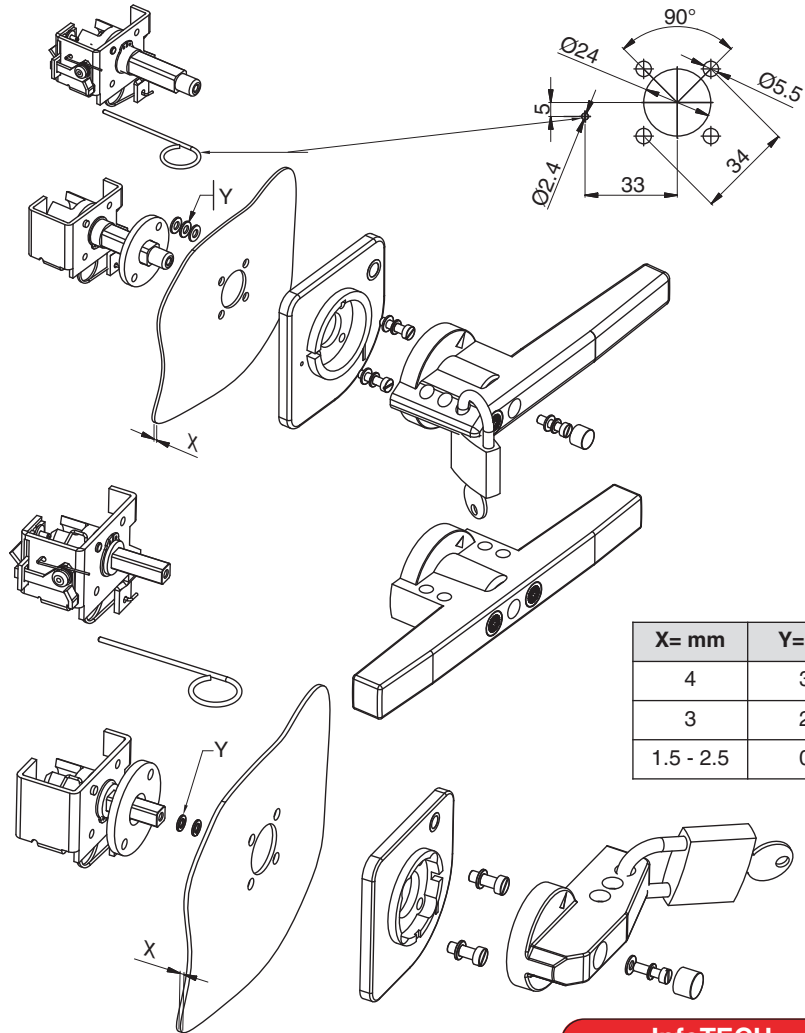

HIGH RATING SWITCHES FRONT OPERATOR

X= mm	Y= n°
4	3
3	2
1.5 - 2.5	0

InfoTECH

ITALY WORLDWIDE

Numero Verde **800-018009** ScameOnLine
www.scame.com
infotech@scame.com

HIGH RATING SWITCHES FRONT OPERATOR

X= mm	Y= n°
4	3
3	2
1.5 - 2.5	0