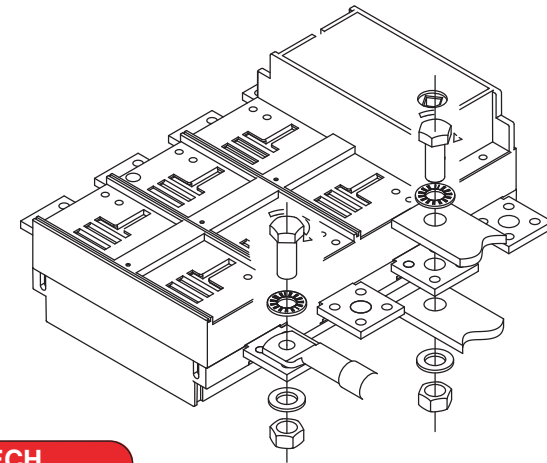

TORQUE WRENCH SETTING SCREWS

Torque wrench setting screws				
M6	M8	M10	M12	M16
7 Nm	14 Nm	24 Nm	38 Nm	100 Nm

**InfoTECH**

ITALY **WORLDWIDE**

Numero Verde **800-018009** ScameOnLine  
 www.scame.com  
 infotech@scame.com