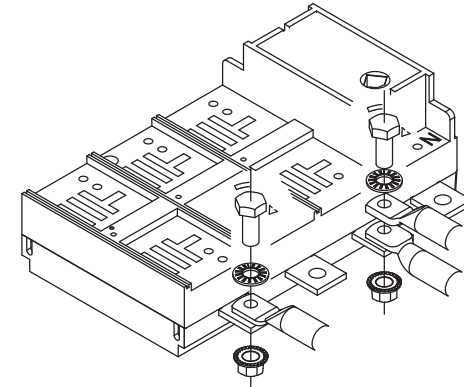

TORQUE WRENCH SETTING SCREWS

Torque wrench setting screws				
M6	M8	M10	M12	M16
7 Nm	14 Nm	24 Nm	38 Nm	100 Nm

**InfoTECH**

ITALY **WORLDWIDE**

Numero Verde **800-018009** ScameOnLine  
 www.scame.com  
 infotech@scame.com