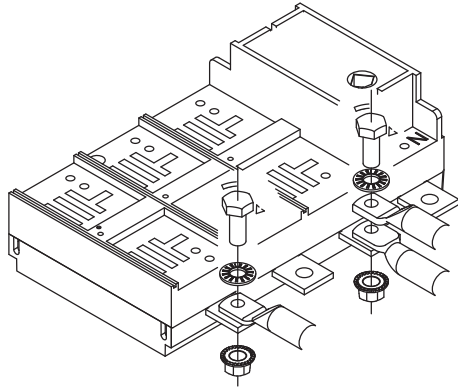

TORQUE WRENCH SETTING SCREWS

Torque wrench setting screws				
M6	M8	M10	M12	M16
7 Nm	14 Nm	24 Nm	38 Nm	100 Nm

**InfoTECH**

ITALY **WORLDWIDE**

Numero Verde **800-018009** ScameOnLine  
 www.scame.com  
 infotech@scame.com