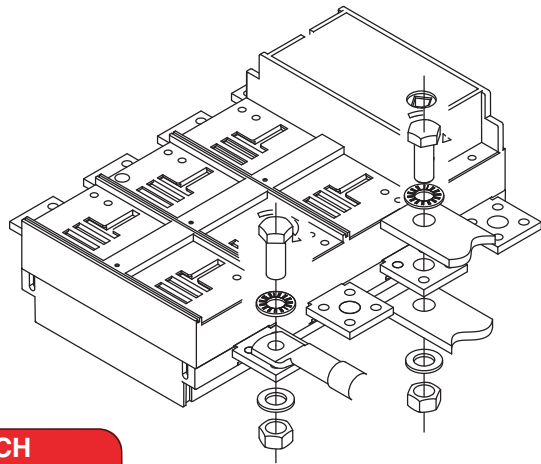

TORQUE WRENCH SETTING SCREWS

Torque wrench setting screws				
M6	M8	M10	M12	M16
7 Nm	14 Nm	24 Nm	38 Nm	100 Nm

**InfoTECH**

ITALY **WORLDWIDE**

Numero Verde **800-018009** ScameOnLine  
 www.scame.com  
 infotech@scame.com