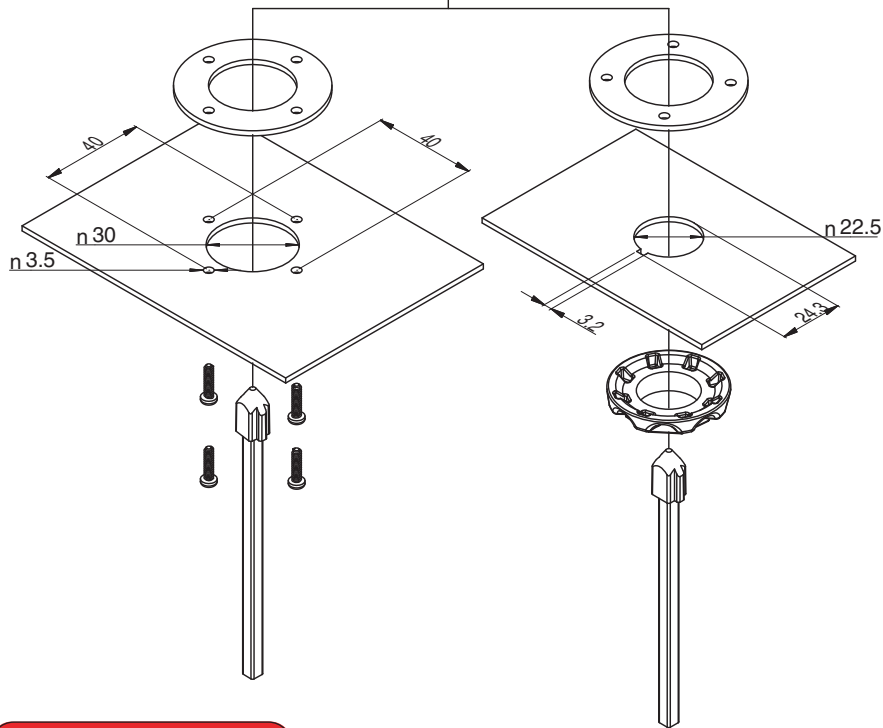

ART.590.YM80B1
ART.590.YM80B2

FRONT OPERATOR

InfoTECH

ITALY WORLDWIDE

Numero Verde **800-018009** Scame **OnLine**
www.scame.com
infotech@scame.com

ART.590.YM80B1
ART.590.YM80B2

FRONT OPERATOR

InfoTECH