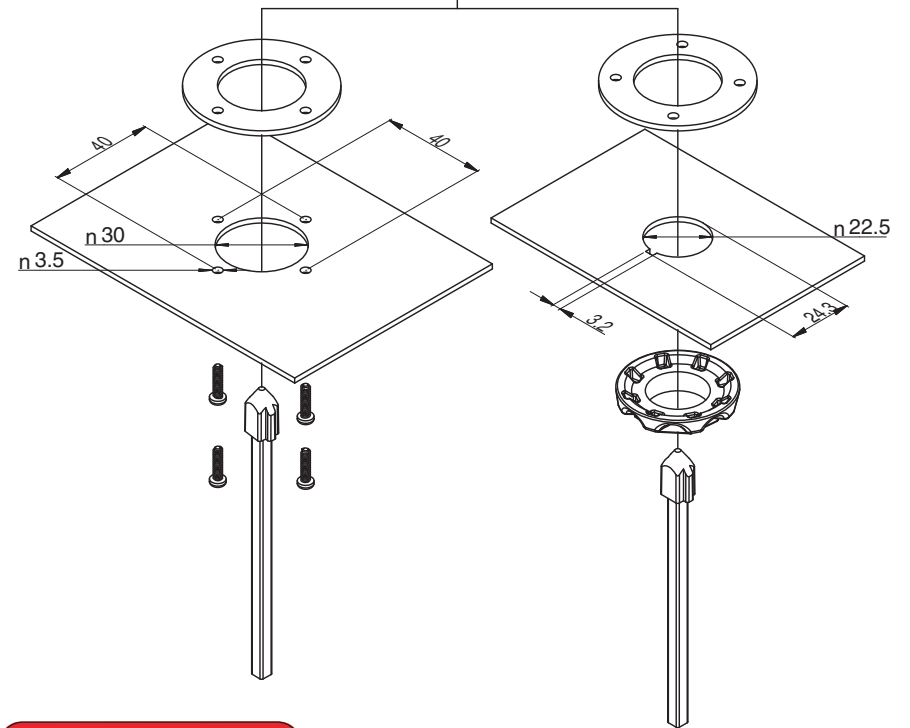

ART.590.YM80B1
ART.590.YM80B2

FRONT OPERATOR

InfoTECH

ITALY WORLDWIDE

Numero Verde **800-018009** Scame **OnLine**
www.scame.com
infotech@scame.com

ART.590.YM80B1
ART.590.YM80B2

FRONT OPERATOR

InfoTECH