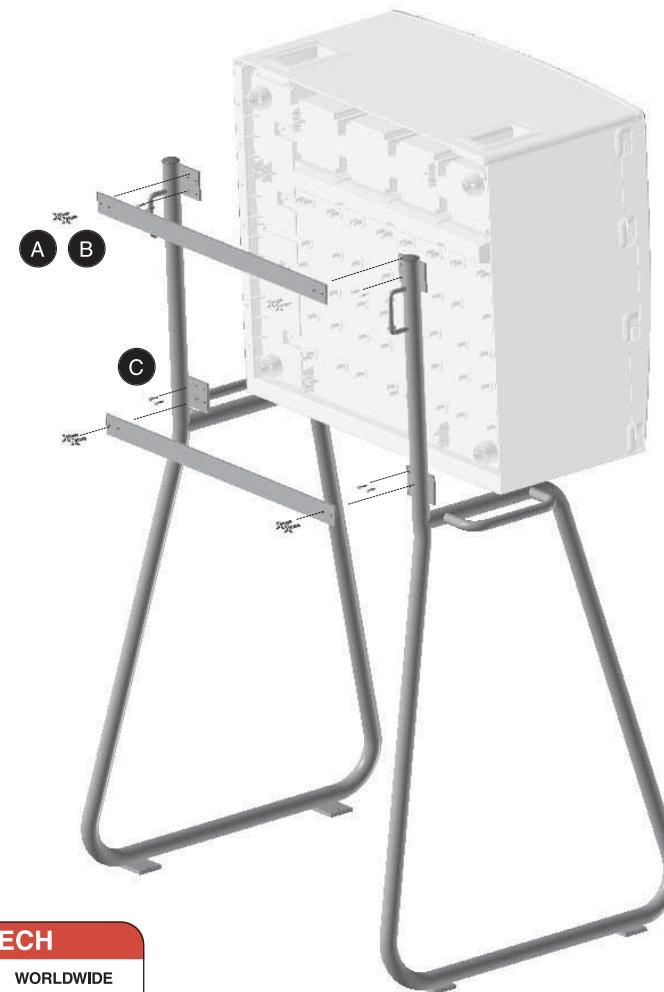

InfoTECH

ITALY

WORLDWIDE

Numero Verde
800-018009

ScameOnLine
www.scame.com
infotech@scame.com