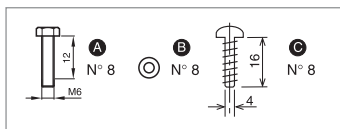

ART. 657.0121

SUPPORTO
SUPPORT
SUPPORT
SOPORTE

MBOX3

InfoTECH

ITALY

WORLDWIDE

Numero Verde
800-018009

ScameOnLine
www.scame.com
infotech@scame.com