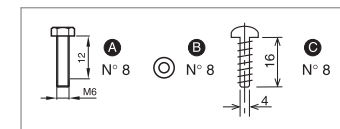

ART. 657.0121

SUPPORTO
SUPPORT
SUPPORT
SOPORTE

MBOX3

InfoTECH

ITALY

WORLDWIDE

Numero Verde
800-018009

ScameOnLine
www.scame.com
infotech@scame.com

ART. 657.0121

SUPPORTO
SUPPORT
SUPPORT
SOPORTE

MBOX5

InfoTECH

ITALY

WORLDWIDE

Numero Verde
800-018009

ScameOnLine
www.scame.com
infotech@scame.com