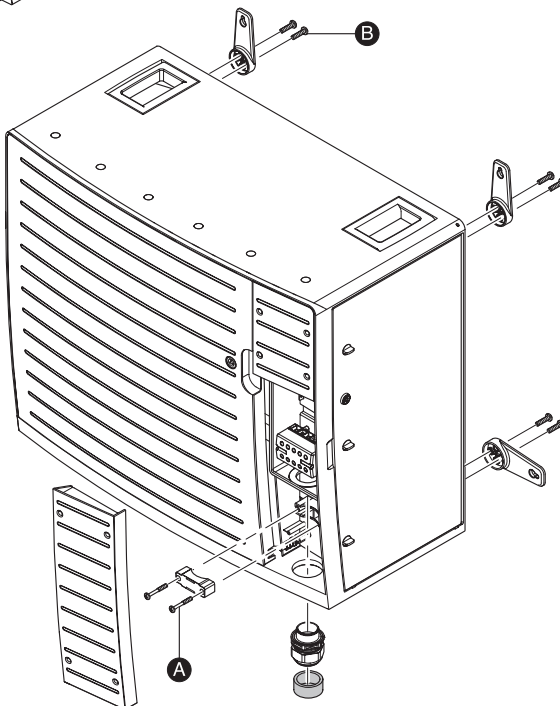

MBOX5

InfoTECH

ITALY

Numero Verde

800-018009

WORLDWIDE

ScameOnLine

www.scame.com
infotech@scame.com