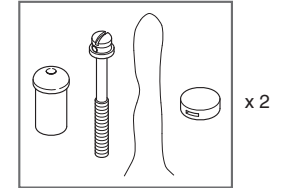

InfoTECH

ITALY	WORLDWIDE
Numero Verde	ScameOnLine
800-018009	www.scame.com
	infotech@scame.com