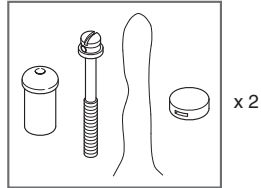

ART. 654.0030 DOMINO
ART. 654.0031 SCABOX 100x100 - 120x80 - 150x110 + DOMINO 673.2102
ART. 654.0032 BLOCK - OMNIA - ADVANCE - SCABOX 190x140 - 240x190 - 300x220 - 380x300

PIOMBATURA COPERCHIO
COVER LEAD SEALING
COUVERCLE AVEC SCELLE'S
DECKELBLEILÖTUNG
PRECINTO CON PLOMO PARA TAPA

InfoTECH

| | |
|-------------------|--------------------|
| ITALY | WORLDWIDE |
| Numero Verde | ScameOnLine |
| 800-018009 | www.scame.com |
| | infotech@scame.com |

ART. 654.0030 DOMINO
ART. 654.0031 SCABOX 100x100 - 120x80 - 150x110 + DOMINO 673.2102
ART. 654.0032 BLOCK - OMNIA - ADVANCE - SCABOX 190x140 - 240x190 - 300x220 - 380x300