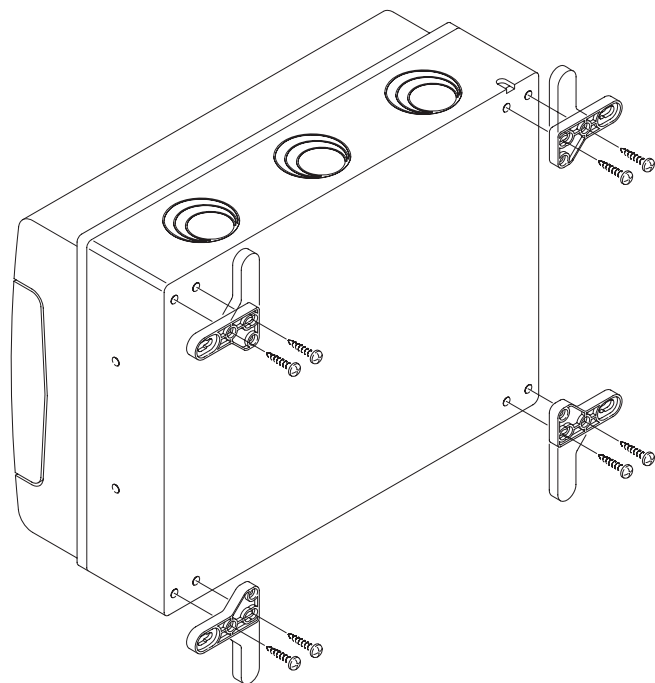

ART. 654.0020

STAFFE DI FISSAGGIO A PARETE
 WALL MOUNTING BRACKETS
 SUPPORT DE FIXATION A PAROI
 WANDBEFESTIGUNSBÜGEL
 ESTRIBOS PARA FIJACION A PARED

InfoTECH

ITALY WORLDWIDE

Numero Verde **800-018009** ScameOnLine
 www.scame.com
 infotech@scame.com