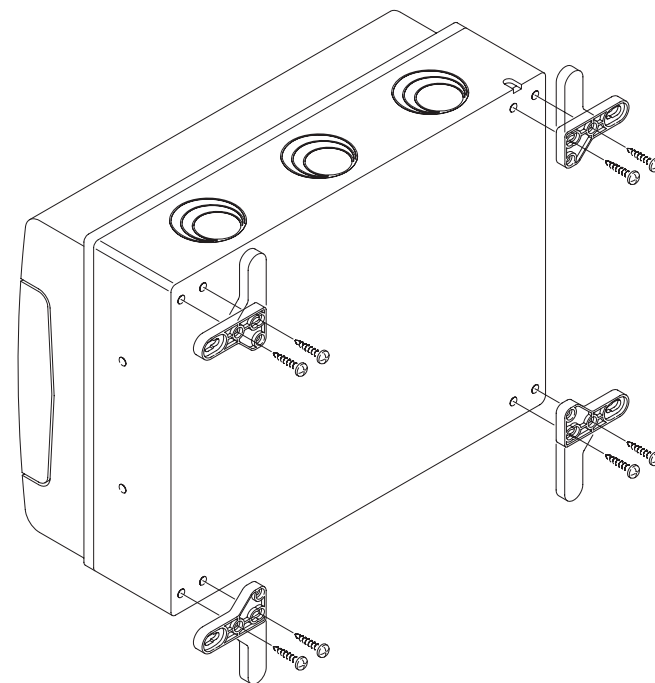

ART. 654.0020

STAFFE DI FISSAGGIO A PARETE
 WALL MOUNTING BRACKETS
 SUPPORT DE FIXATION A PAROI
 WANDBEFESTIGUNSBÜGEL
 ESTRIBOS PARA FIJACION A PARED

InfoTECH

ITALY WORLDWIDE

Numero Verde **800-018009** ScameOnLine
 www.scame.com
 infotech@scame.com