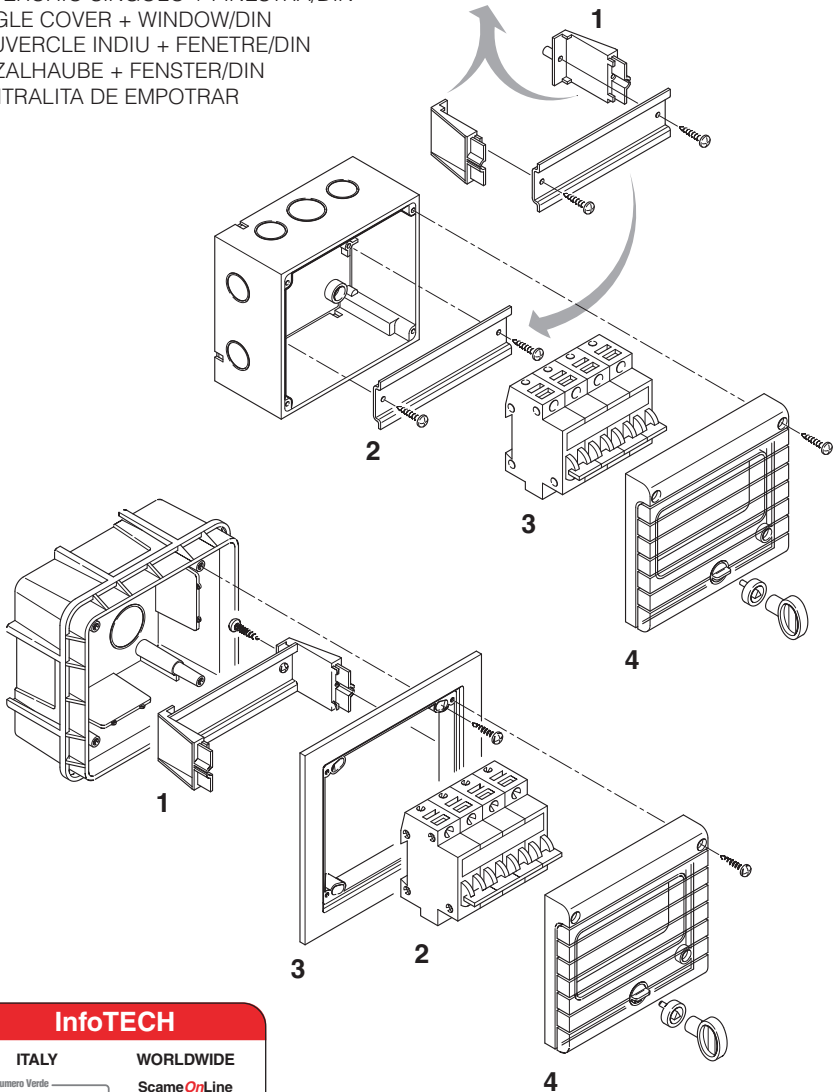

ART. 572.0120

COPERCHIO SINGOLO + FINESTRA/DIN
 SINGLE COVER + WINDOW/DIN
 COUVERCLE INDIU + FENETRE/DIN
 EINZALHAUBE + FENSTER/DIN
 CENTRALITA DE EMPOTRAR

InfoTECH

ITALY

WORLDWIDE

Numero Verde

800-018009

ScameOnLine