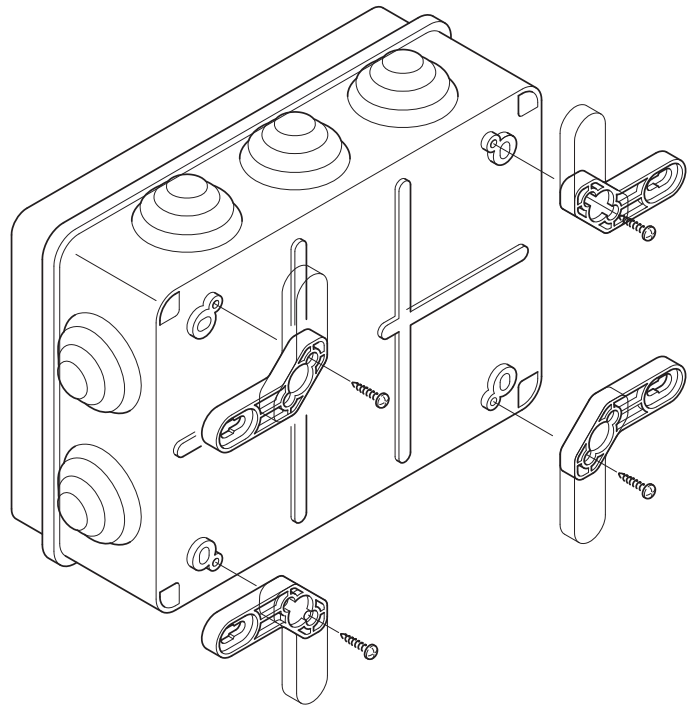

ART. 654.0021

STAFFE DI FISSAGGIO A PARETE
 WALL MOUNTING BRACKETS
 SUPPORT DE FIXATION A PAROI
 WANDBEFESTIGUNSBÜGEL
 ESTRIBOS PARA FIJACION A PARED

InfoTECH

ITALY WORLDWIDE

Numero Verde **800-018009** ScameOnLine
 www.scame.com
 infotech@scame.com