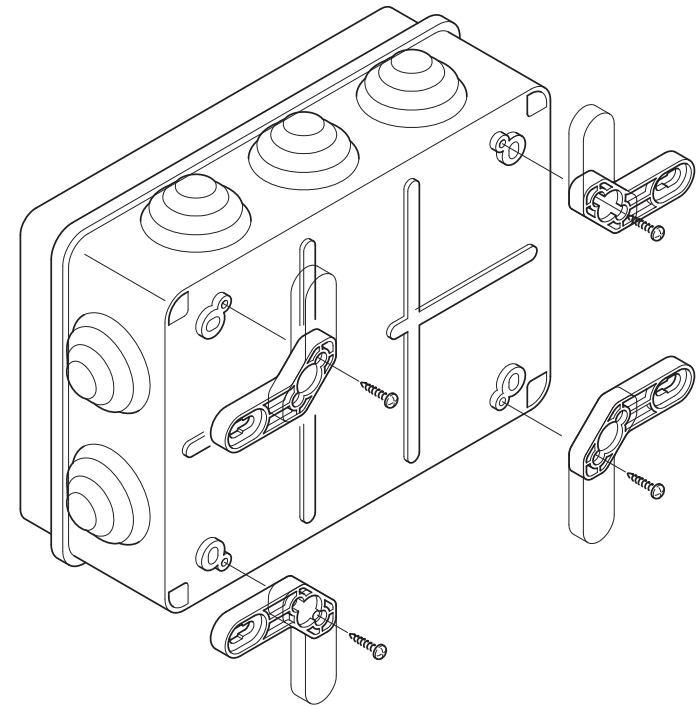

ART. 654.0021

STAFFE DI FISSAGGIO A PARETE
 WALL MOUNTING BRACKETS
 SUPPORT DE FIXATION A PAROI
 WANDBEFESTIGUNSBÜGEL
 ESTRIBOS PARA FIJACION A PARED

InfoTECH

ITALY WORLDWIDE

Numero Verde **800-018009** ScameOnLine
 www.scame.com
 infotech@scame.com