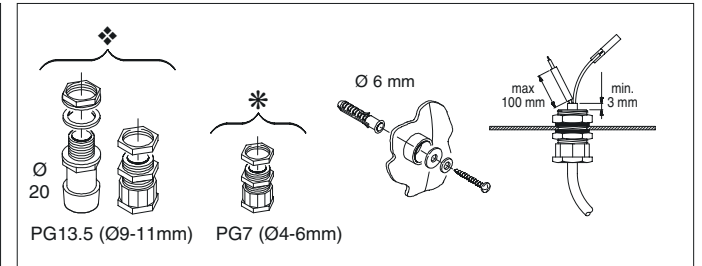

IP65

CLASSE II

InfoTECH

ITALY	WORLDWIDE
Numero Verde	ScameOnLine
800-018009	www.scame.com infotech@scame.com